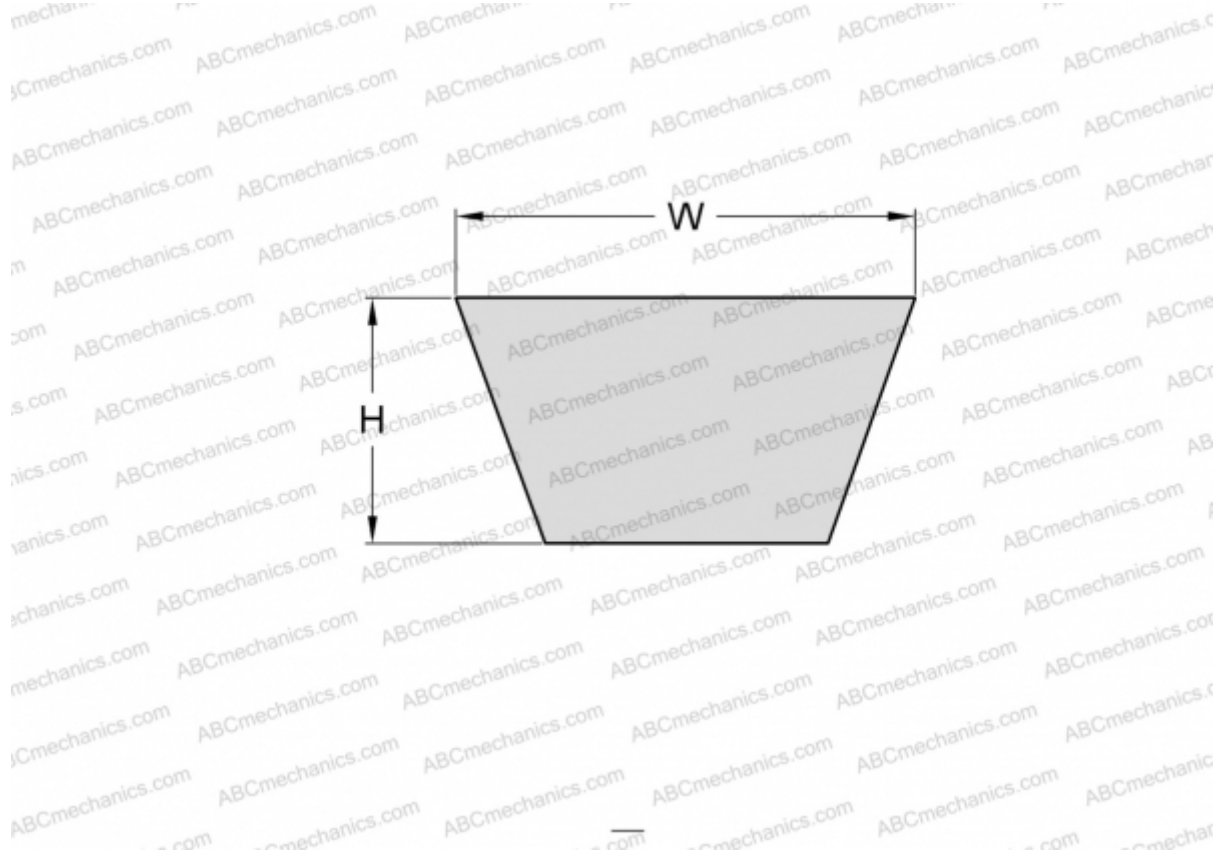

PHG AX67 SKF

Cogged raw edge classical belt

TYPE: V- belts, Classical, Cogged raw edge, Section X13/AX (SKF)

Technical specification

DIMENSIONS, MM

Estimated length	1740,000
Inner length	1702,000
Width, W	13,000
Height, H	8,000