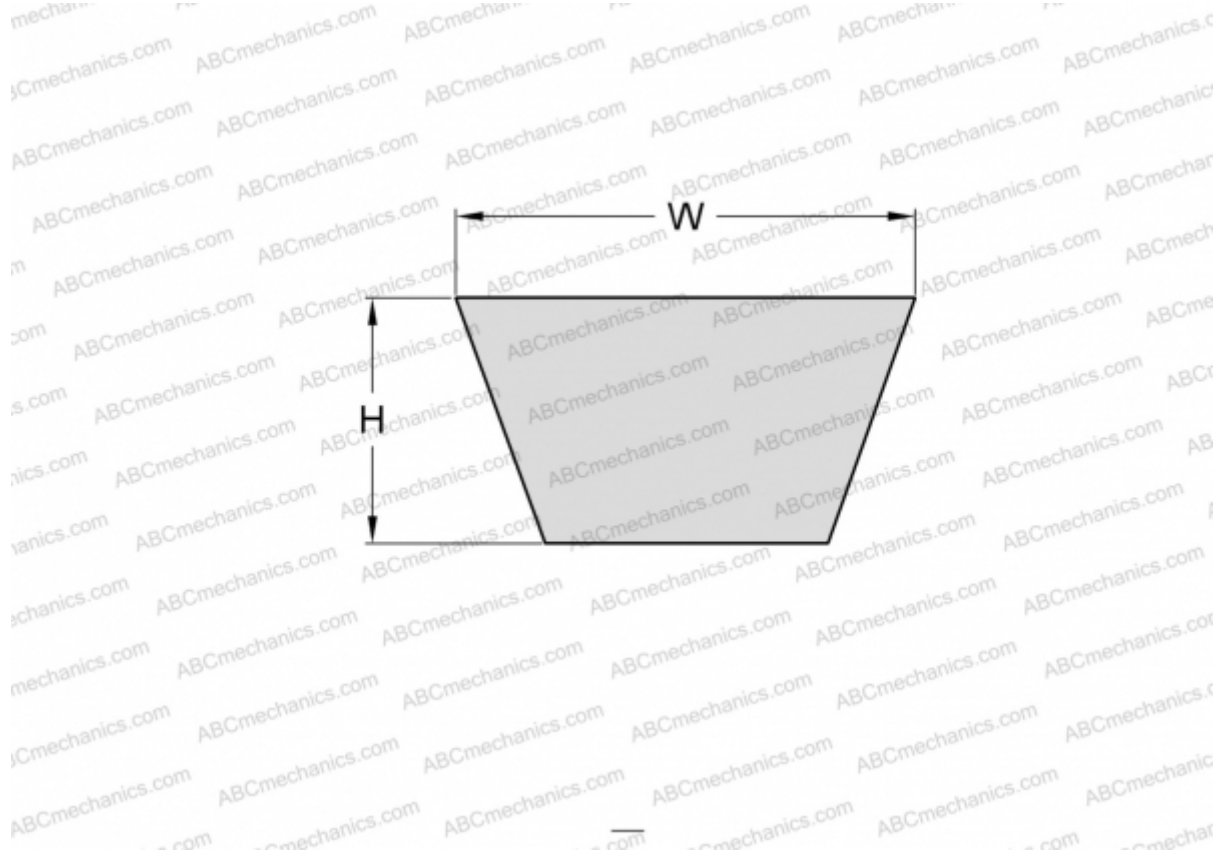

PHG AX68 SKF

Cogged raw edge classical belt

TYPE: V- belts, Classical, Cogged raw edge, Section X13/AX (SKF)

Technical specification

DIMENSIONS, MM

Estimated length	1760,000
Inner length	1727,000
Width, W	13,000
Height, H	8,000