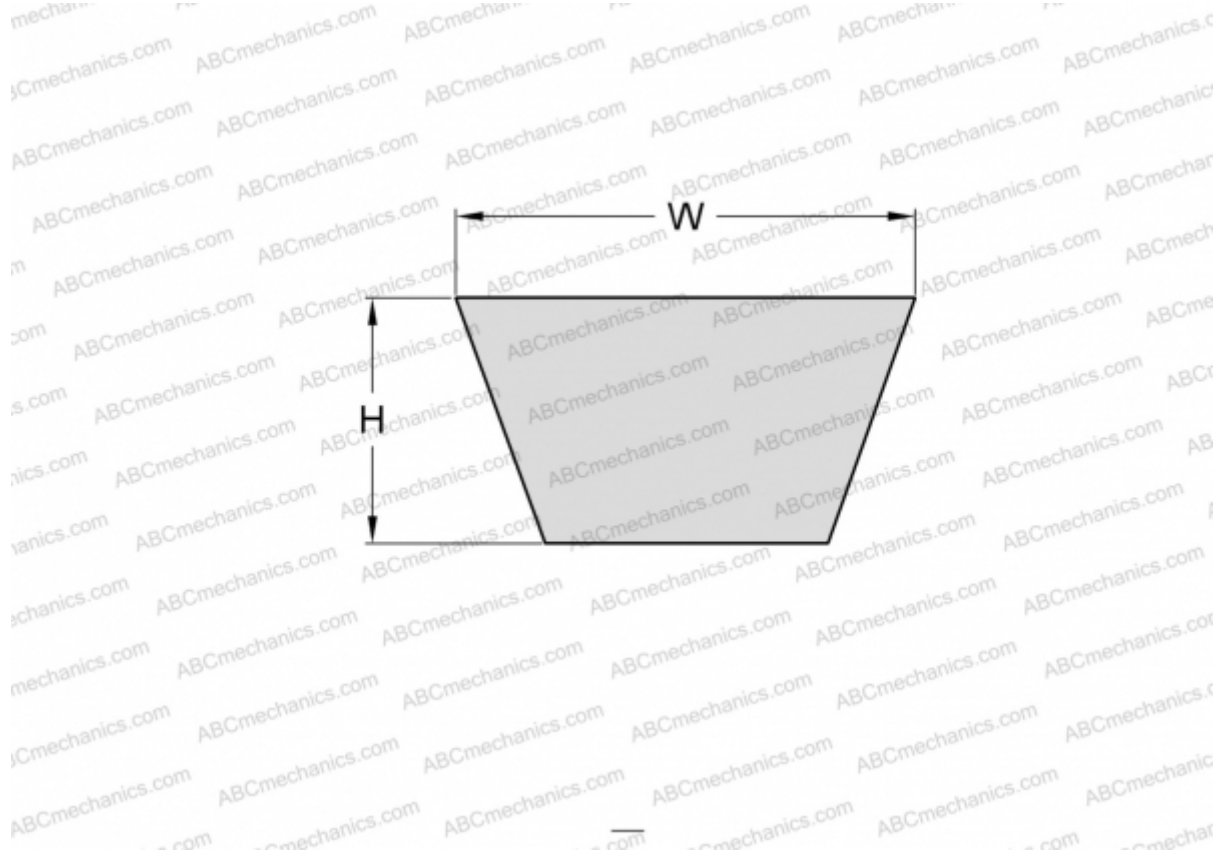

PHG AX70 SKF

Cogged raw edge classical belt

TYPE: V- belts, Classical, Cogged raw edge, Section X13/AX (SKF)

Technical specification

DIMENSIONS, MM

Estimated length	1810,000
Inner length	1778,000
Width, W	13,000
Height, H	8,000