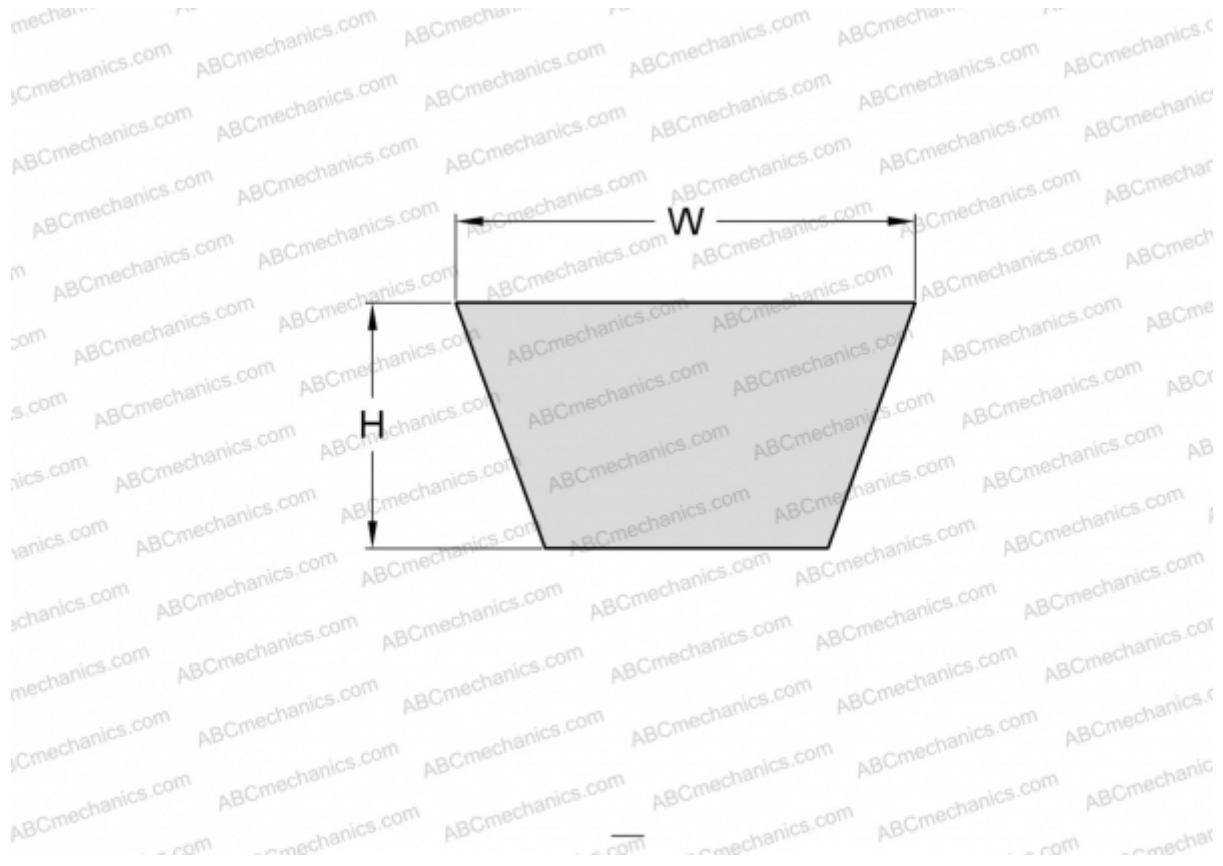

PHG AX71 SKF

Cogged raw edge classical belt

TYPE: V- belts, Classical, Cogged raw edge, Section X13/AX (SKF)

Technical specification

DIMENSIONS, MM

Estimated length	1840,000
Inner length	1803,000
Width, W	13,000
Height, H	8,000