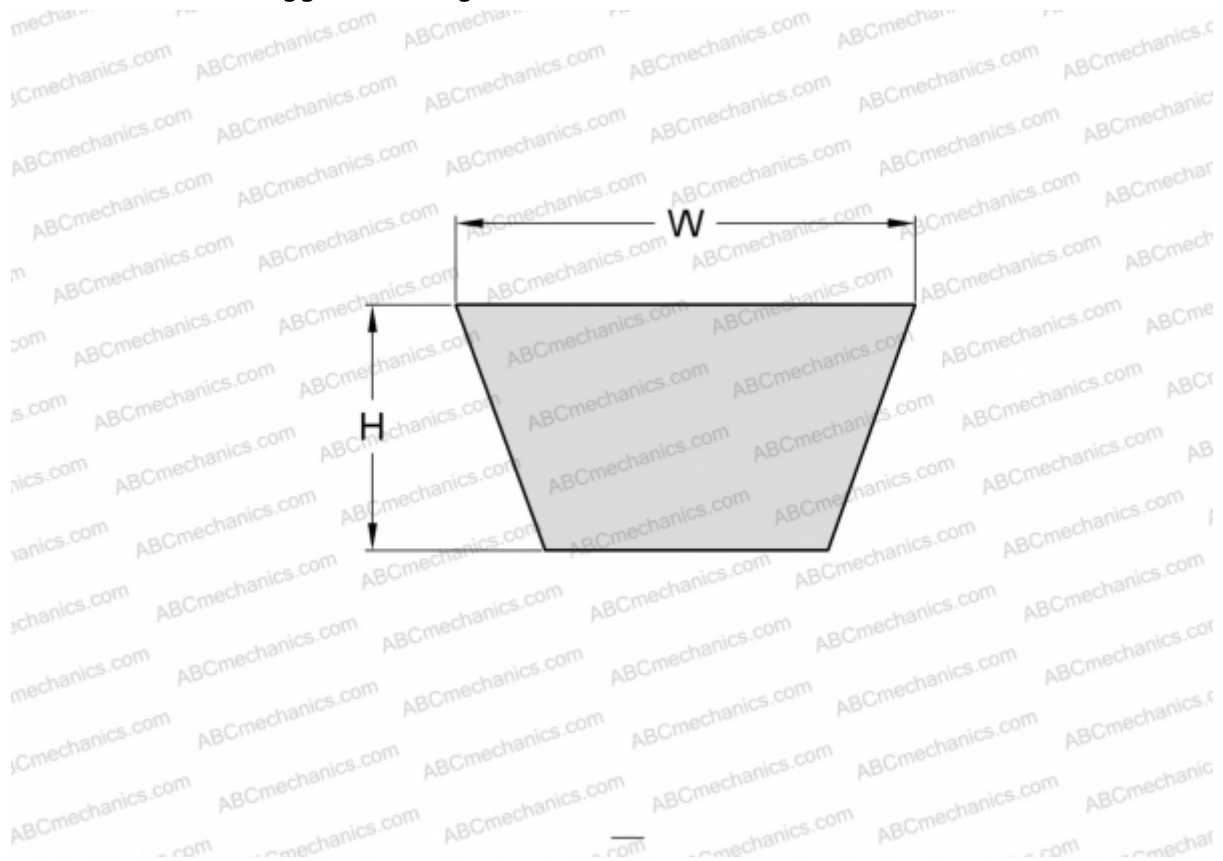

PHG AX74 SKF

Cogged raw edge classical belt

TYPE: V- belts, Classical, Cogged raw edge, Section X13/AX (SKF)

Technical specification

DIMENSIONS, MM

Estimated length	1920,000
Inner length	1880,000
Width, W	13,000
Height, H	8,000