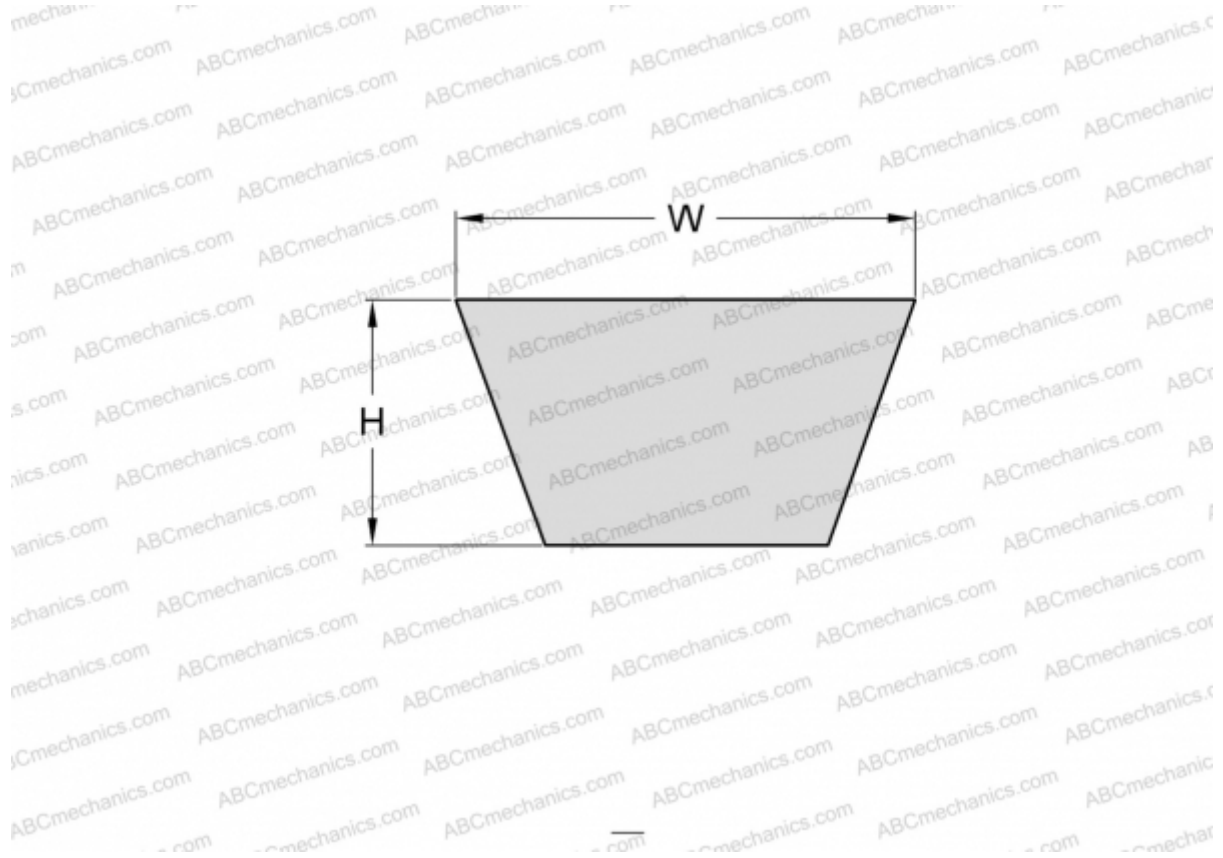

PHG AX77 SKF

Cogged raw edge classical belt

TYPE: V- belts, Classical, Cogged raw edge, Section X13/AX (SKF)

Technical specification

DIMENSIONS, MM

Estimated length	1990,000
Inner length	1956,000
Width, W	13,000
Height, H	8,000