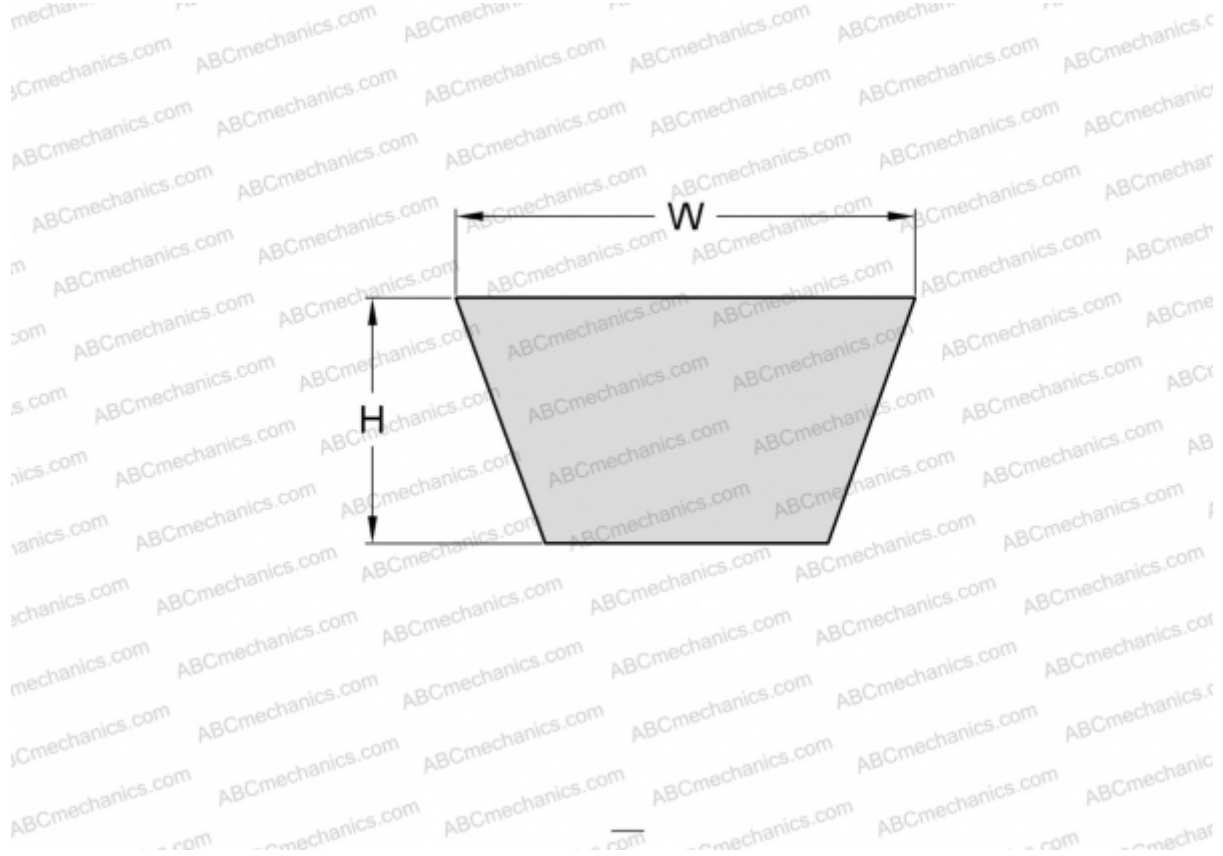

PHG AX82 SKF

Cogged raw edge classical belt

TYPE: V- belts, Classical, Cogged raw edge, Section X13/AX (SKF)

Technical specification

DIMENSIONS, MM

Estimated length	2120,000
Inner length	2083,000
Width, W	13,000
Height, H	8,000