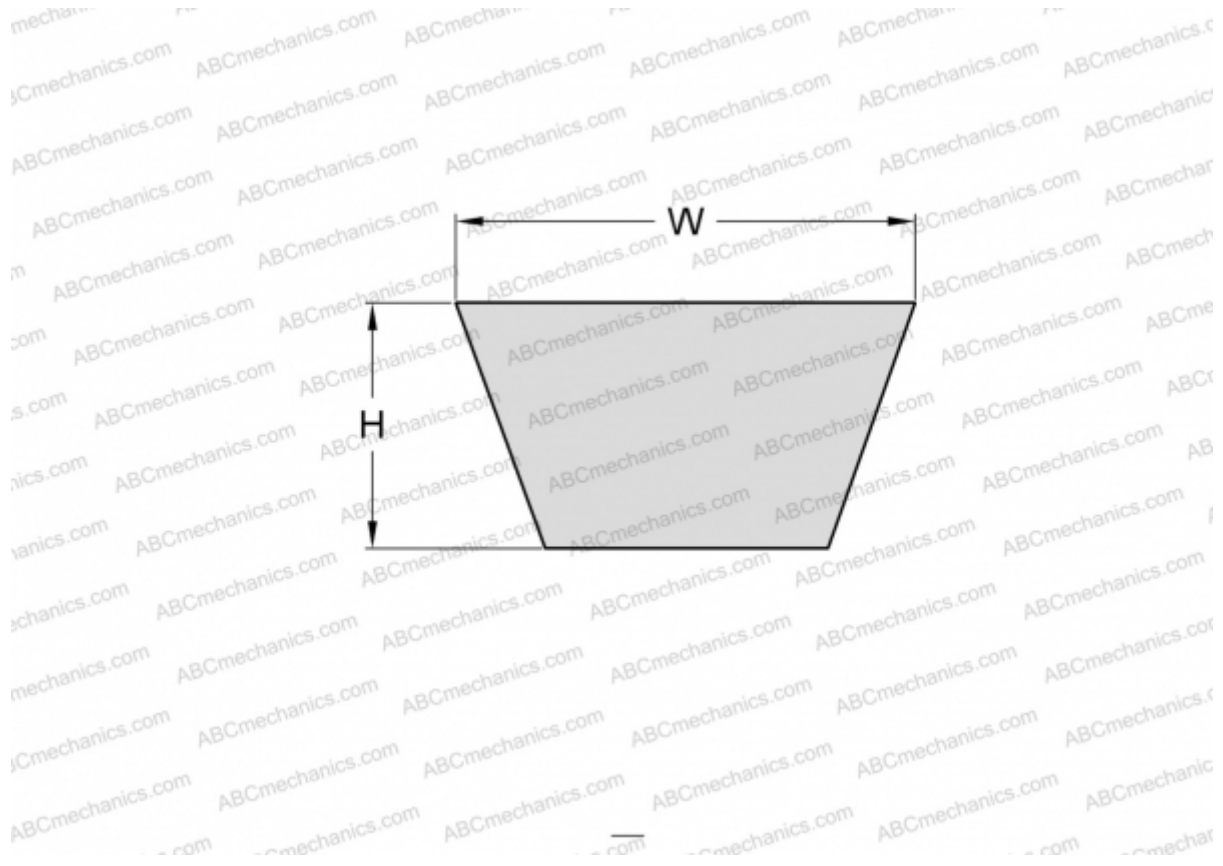

PHG AX83 SKF

Cogged raw edge classical belt

TYPE: V- belts, Classical, Cogged raw edge, Section X13/AX (SKF)

Technical specification

DIMENSIONS, MM

Estimated length	2140,000
Inner length	2108,000
Width, W	13,000
Height, H	8,000