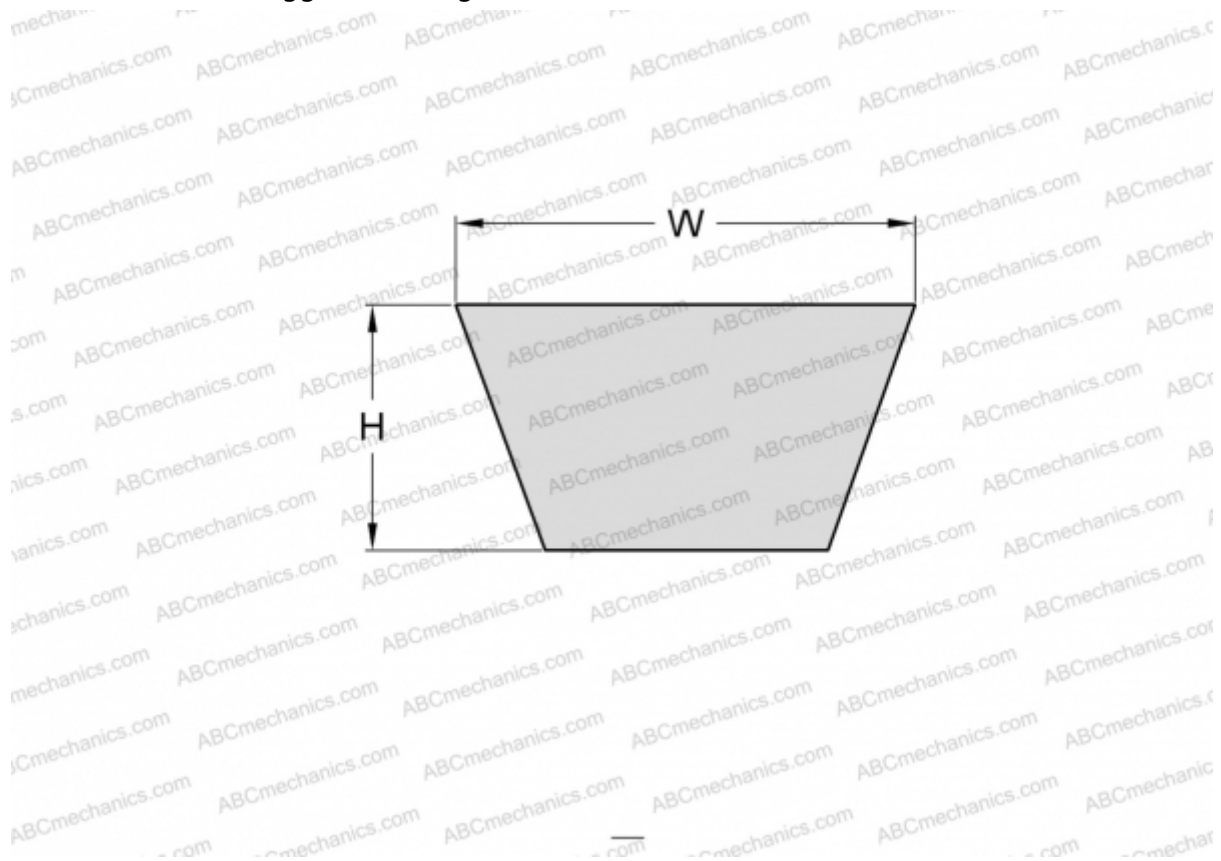

PHG AX84 SKF

Cogged raw edge classical belt

TYPE: V- belts, Classical, Cogged raw edge, Section X13/AX (SKF)

Technical specification

DIMENSIONS, MM

Estimated length	2170,000
Inner length	2134,000
Width, W	13,000
Height, H	8,000