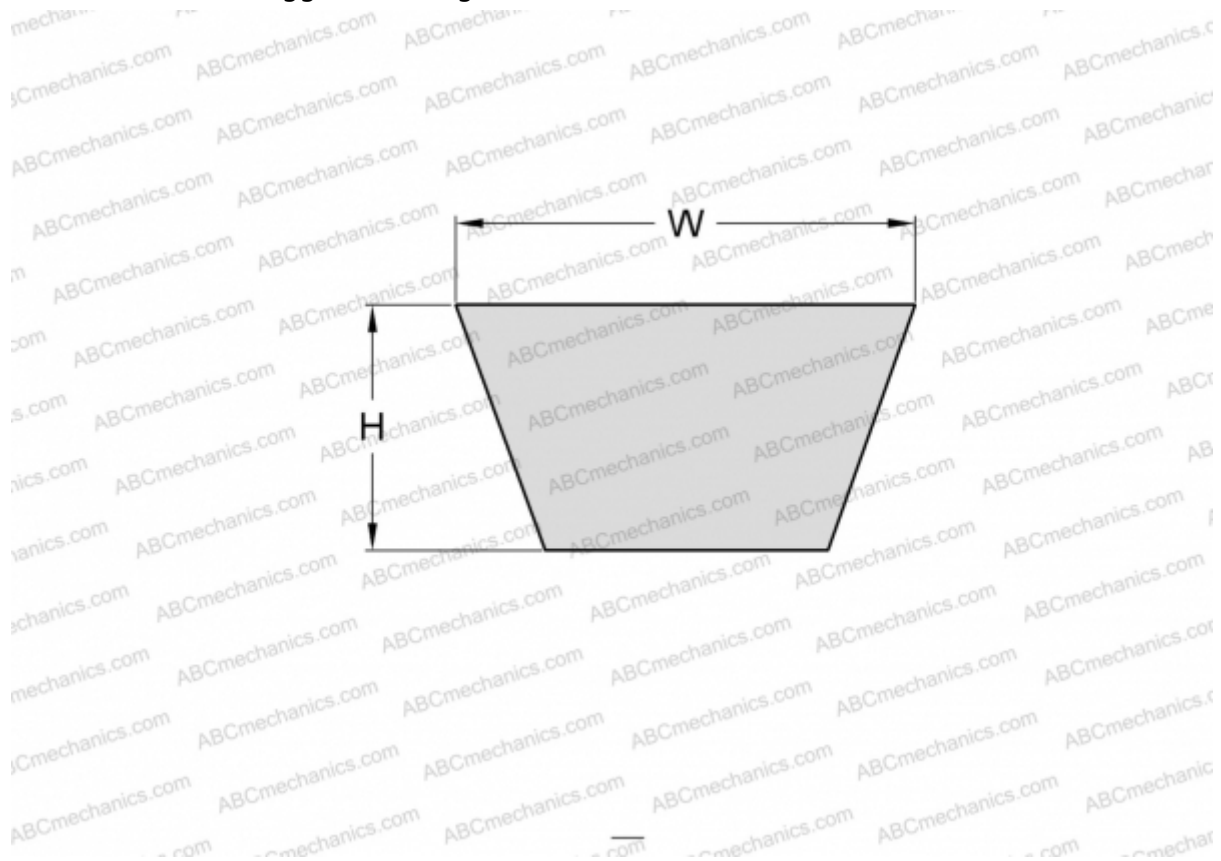

PHG AX86 SKF

Cogged raw edge classical belt

TYPE: V- belts, Classical, Cogged raw edge, Section X13/AX (SKF)

Technical specification

DIMENSIONS, MM

Estimated length	2220,000
Inner length	2184,000
Width, W	13,000
Height, H	8,000