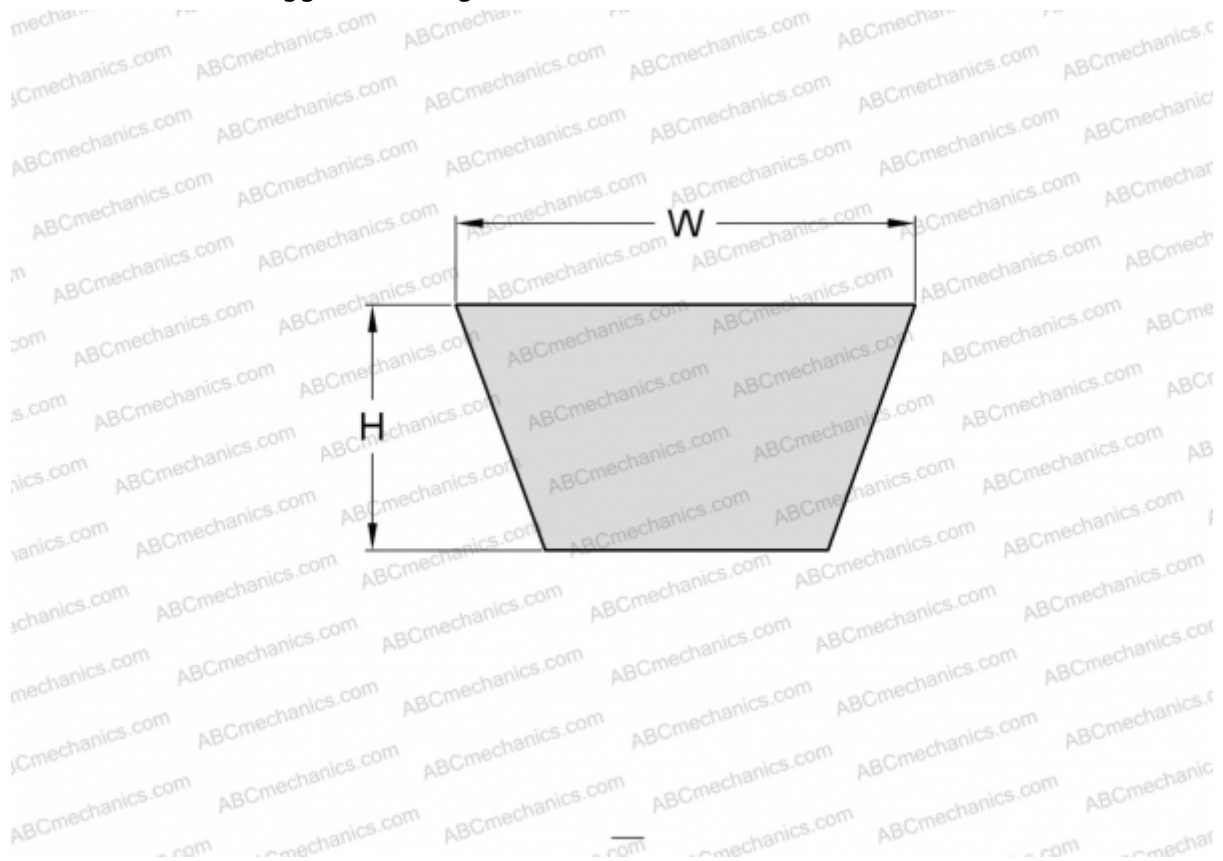

PHG AX90 SKF

Cogged raw edge classical belt

TYPE: V- belts, Classical, Cogged raw edge, Section X13/AX (SKF)

Technical specification

DIMENSIONS, MM

Estimated length	2320,000
Inner length	2286,000
Width, W	13,000
Height, H	8,000