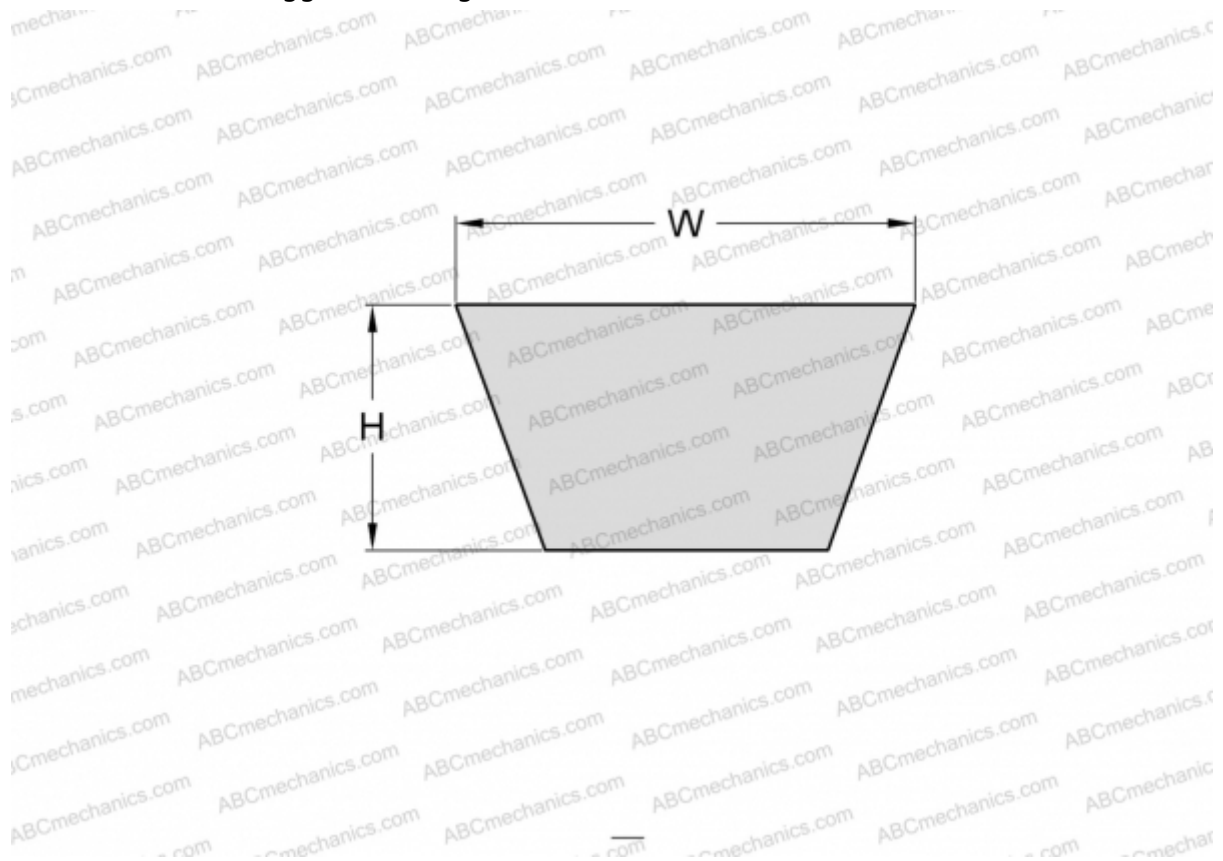

## PHG AX94 SKF

Cogged raw edge classical belt

TYPE: V- belts, Classical, Cogged raw edge, Section X13/AX (SKF)

### Technical specification

#### DIMENSIONS, MM

Estimated length	2420,000
Inner length	2388,000
Width, W	13,000
Height, H	8,000