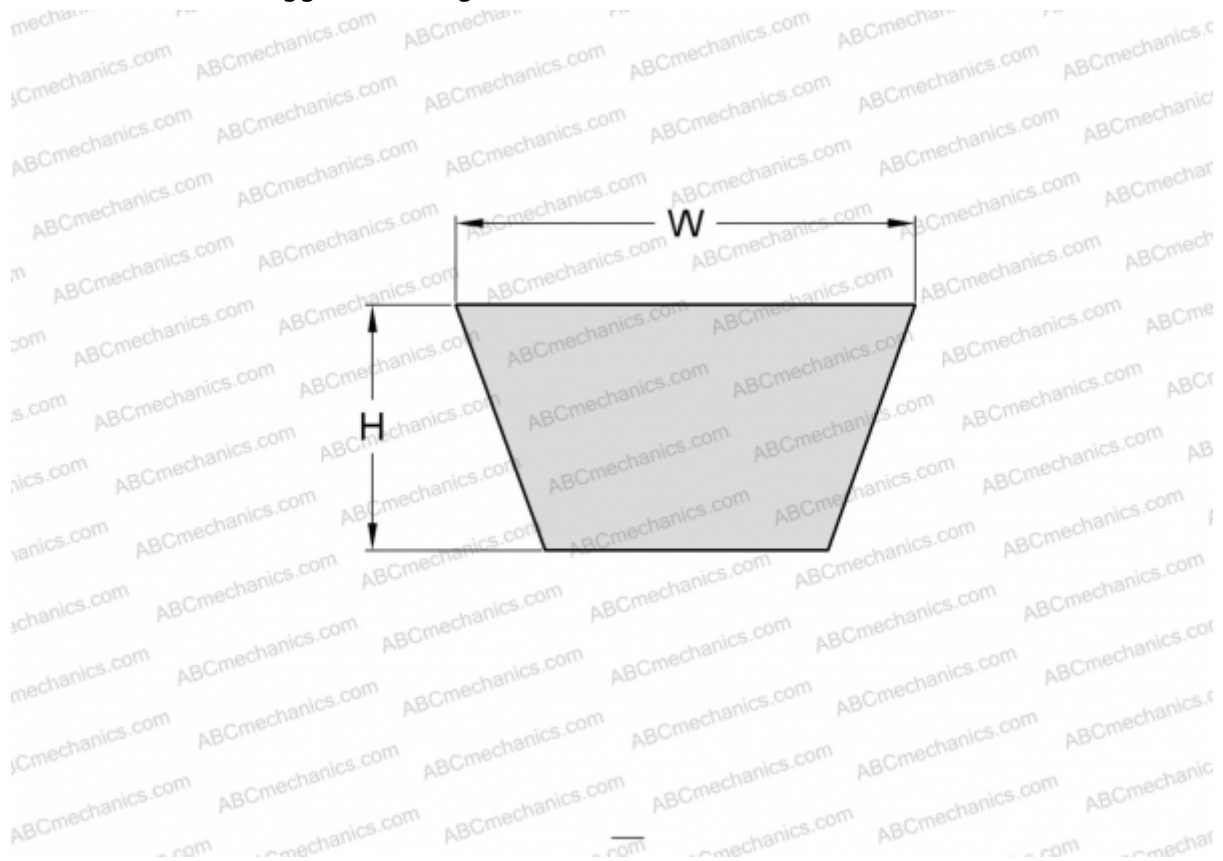

PHG BX23 SKF

Cogged raw edge classical belt

TYPE: V- belts, Classical, Cogged raw edge, Section X17/BX (SKF)

Technical specification

DIMENSIONS, MM

Estimated length	624,000
Inner length	584,000
Width, W	17,000
Height, H	11,000