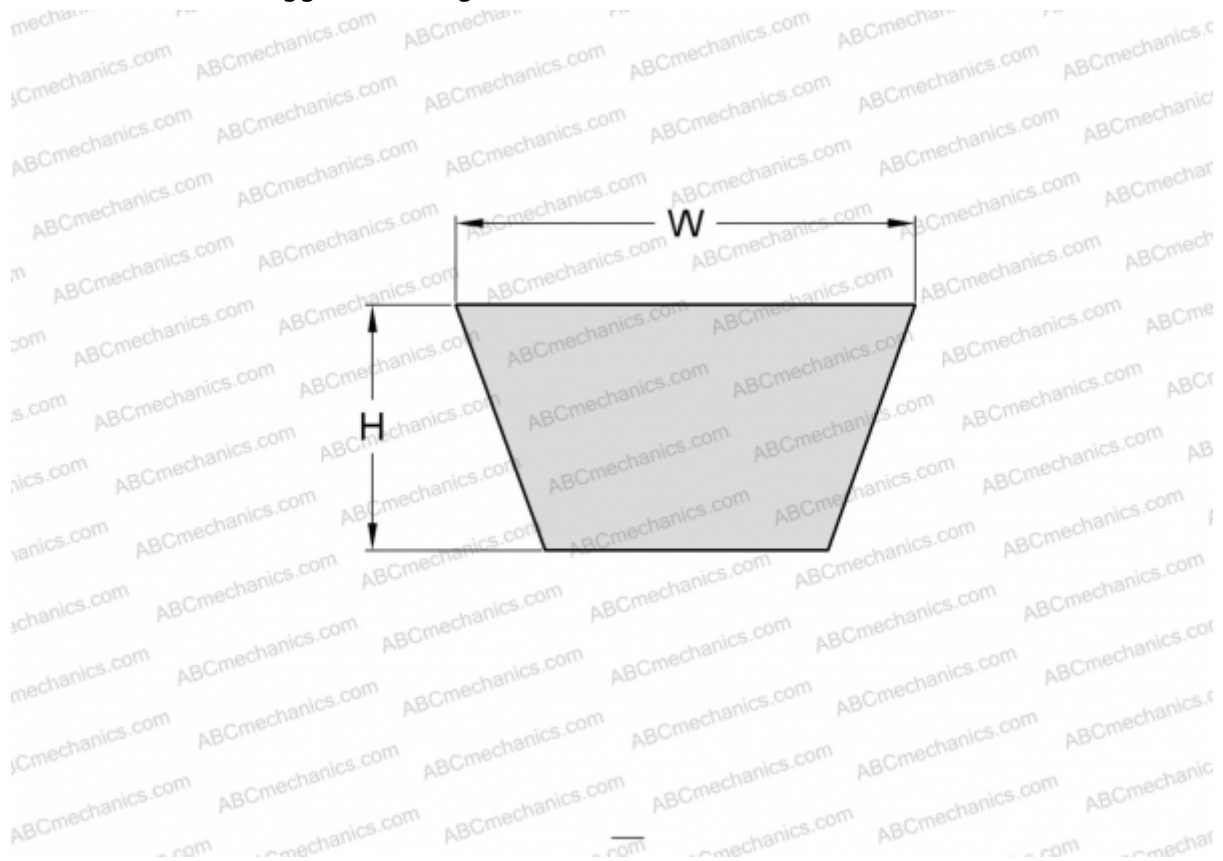

PHG BX63 SKF

Cogged raw edge classical belt

TYPE: V- belts, Classical, Cogged raw edge, Section X17/BX (SKF)

Technical specification

DIMENSIONS, MM

Estimated length	1640,000
Inner length	1600,000
Width, W	17,000
Height, H	11,000