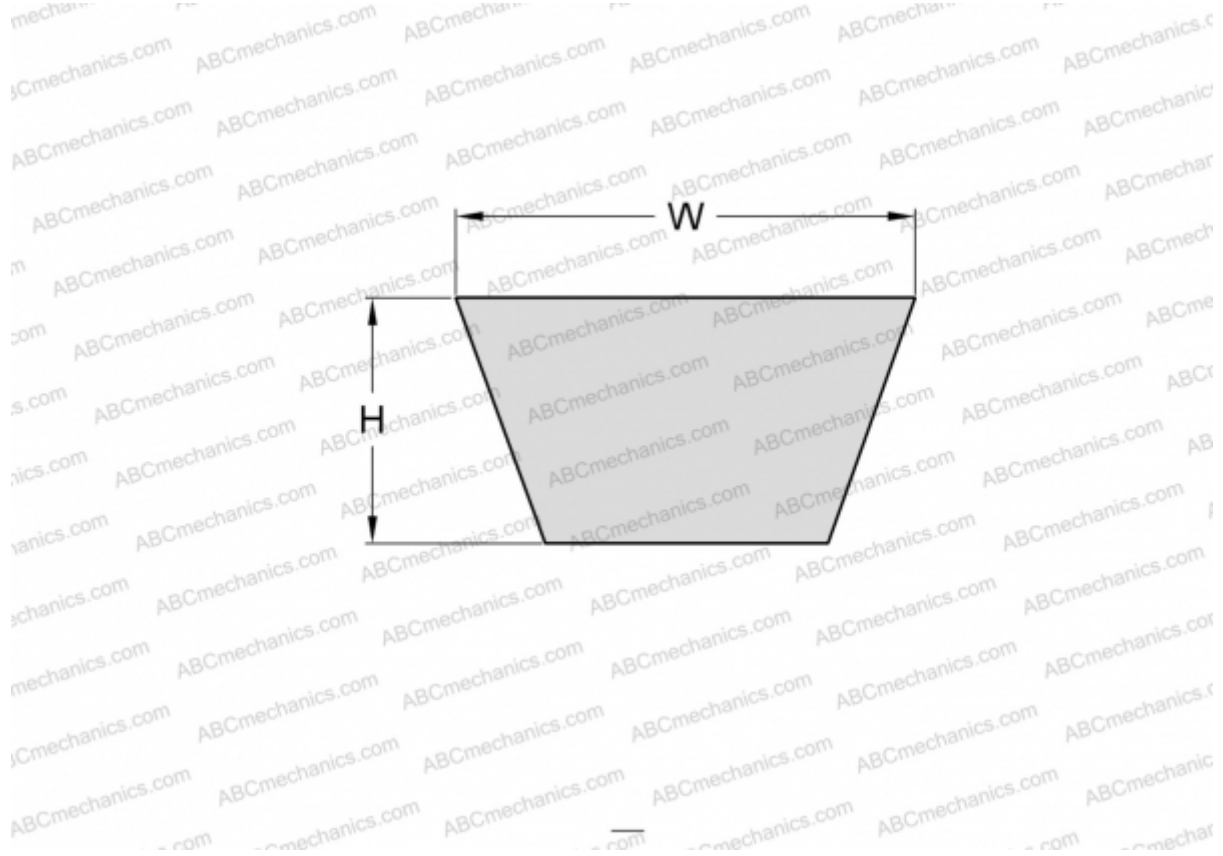

## PHG BX69 SKF

Cogged raw edge classical belt

TYPE: V- belts, Classical, Cogged raw edge, Section X17/BX (SKF)

### Technical specification

#### DIMENSIONS, MM

Estimated length	1800,000
Inner length	1753,000
Width, W	17,000
Height, H	11,000