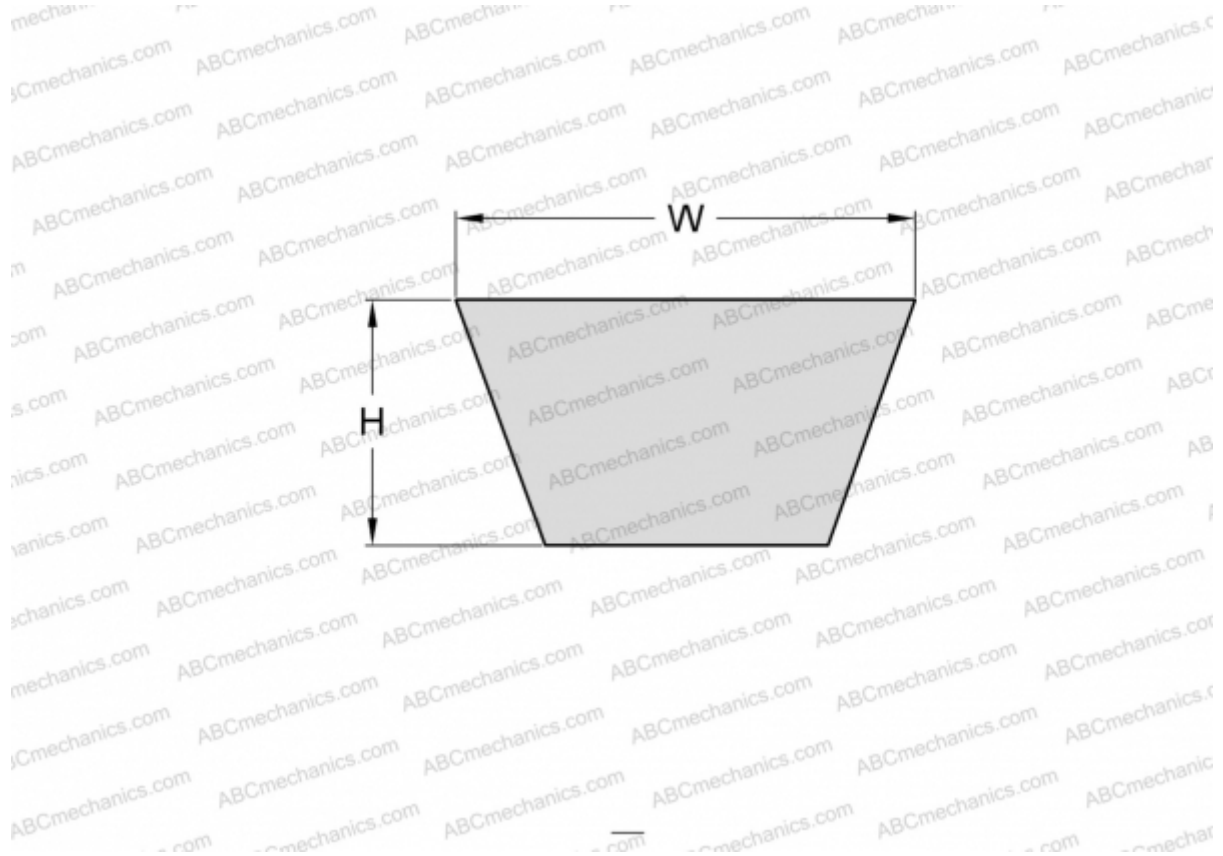

PHG BX126 SKF

Cogged raw edge classical belt

TYPE: V- belts, Classical, Cogged raw edge, Section X17/BX (SKF)

Technical specification

DIMENSIONS, MM

Estimated length	3240,000
Inner length	3200,000
Width, W	17,000
Height, H	11,000