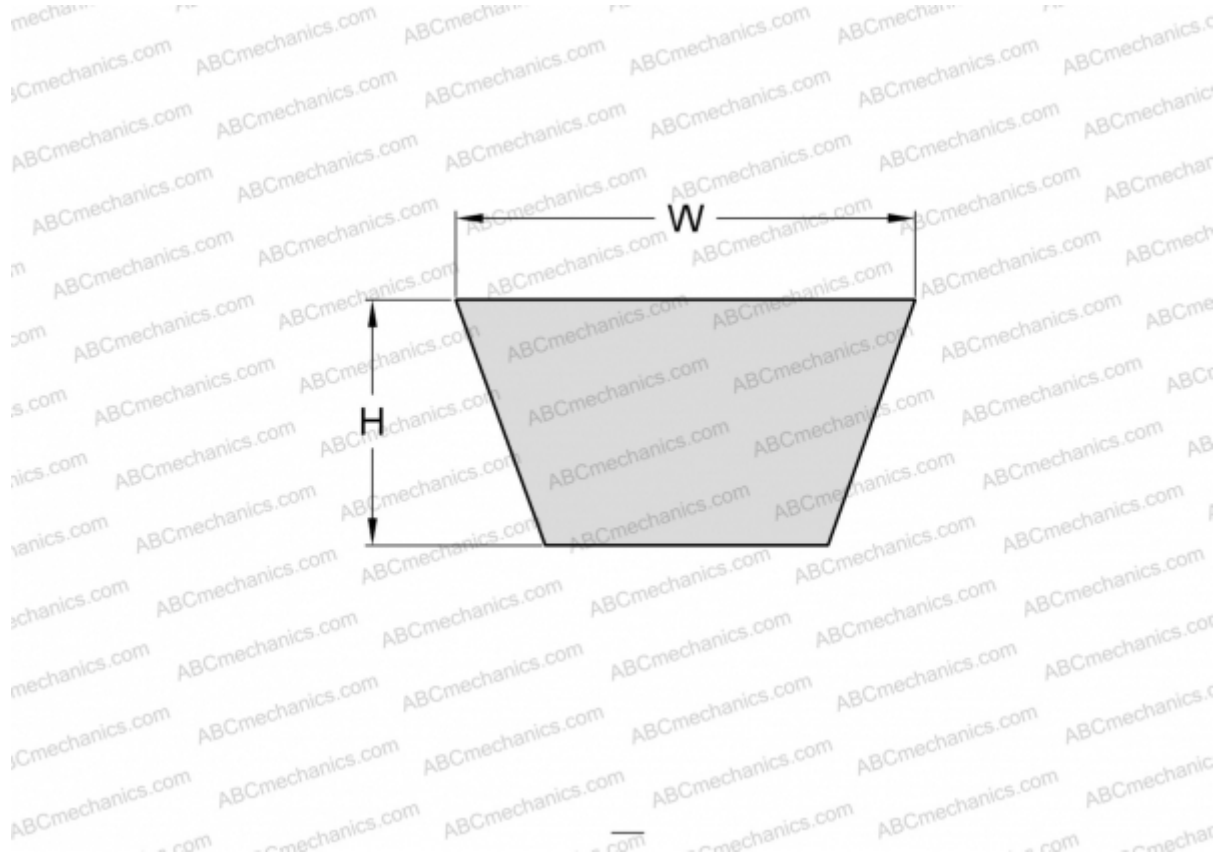

PHG CX62 SKF

Cogged raw edge classical belt

TYPE: V- belts, Classical, Cogged raw edge, Section X22/CX (SKF)

Technical specification

DIMENSIONS, MM

Estimated length	1630,000
Inner length	1575,000
Width, W	22,000
Height, H	14,000