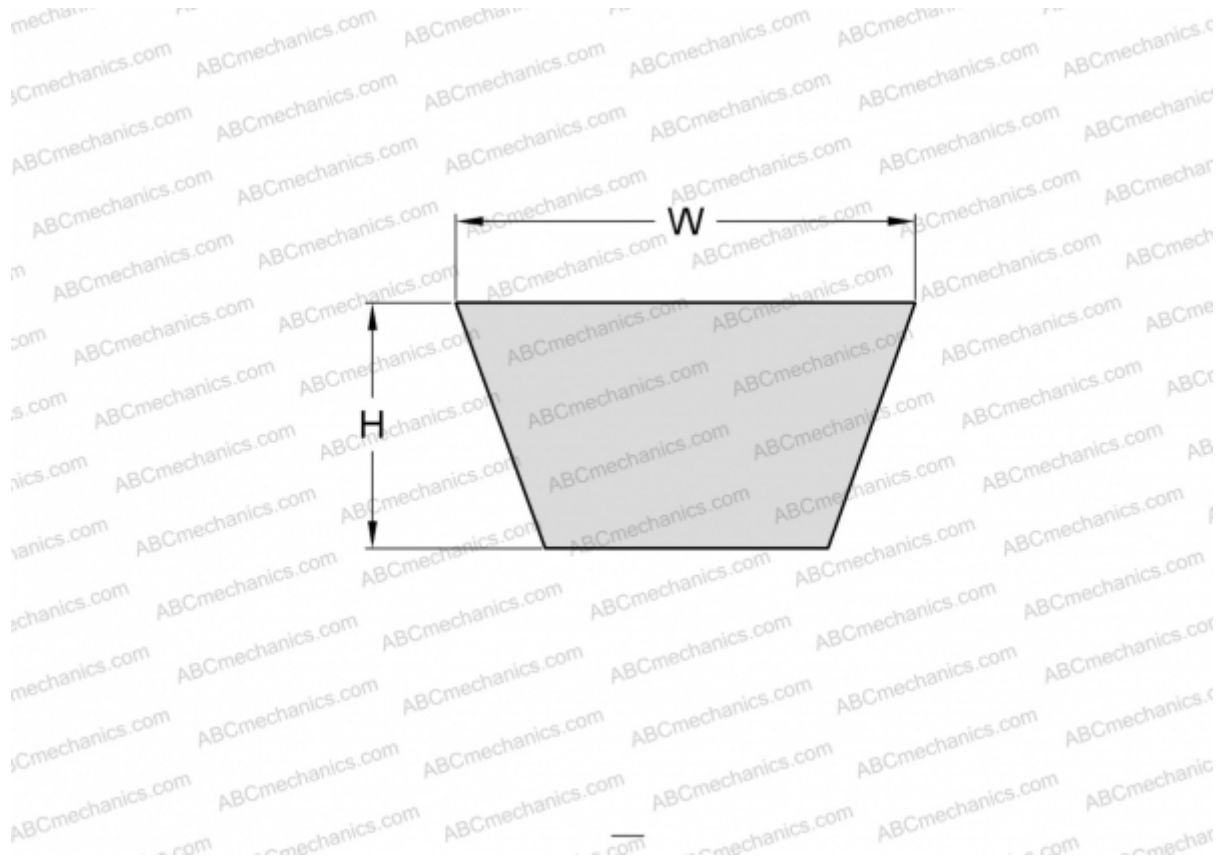

PHG CX67 SKF

Cogged raw edge classical belt

TYPE: V- belts, Classical, Cogged raw edge, Section X22/CX (SKF)

Technical specification

DIMENSIONS, MM

Estimated length	1760,000
Inner length	1702,000
Width, W	22,000
Height, H	14,000