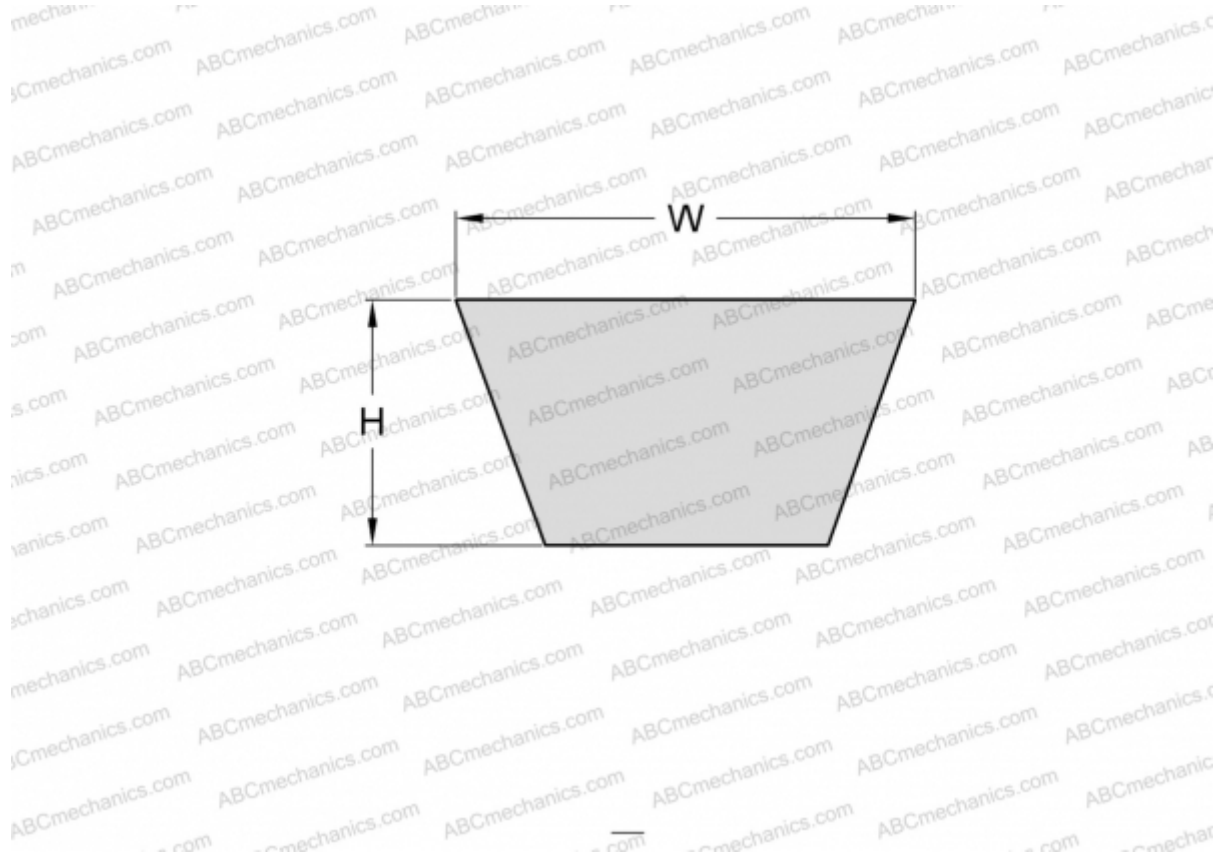

PHG CX85 SKF

Cogged raw edge classical belt

TYPE: V- belts, Classical, Cogged raw edge, Section X22/CX (SKF)

Technical specification

DIMENSIONS, MM

Estimated length	2220,000
Inner length	2159,000
Width, W	22,000
Height, H	14,000