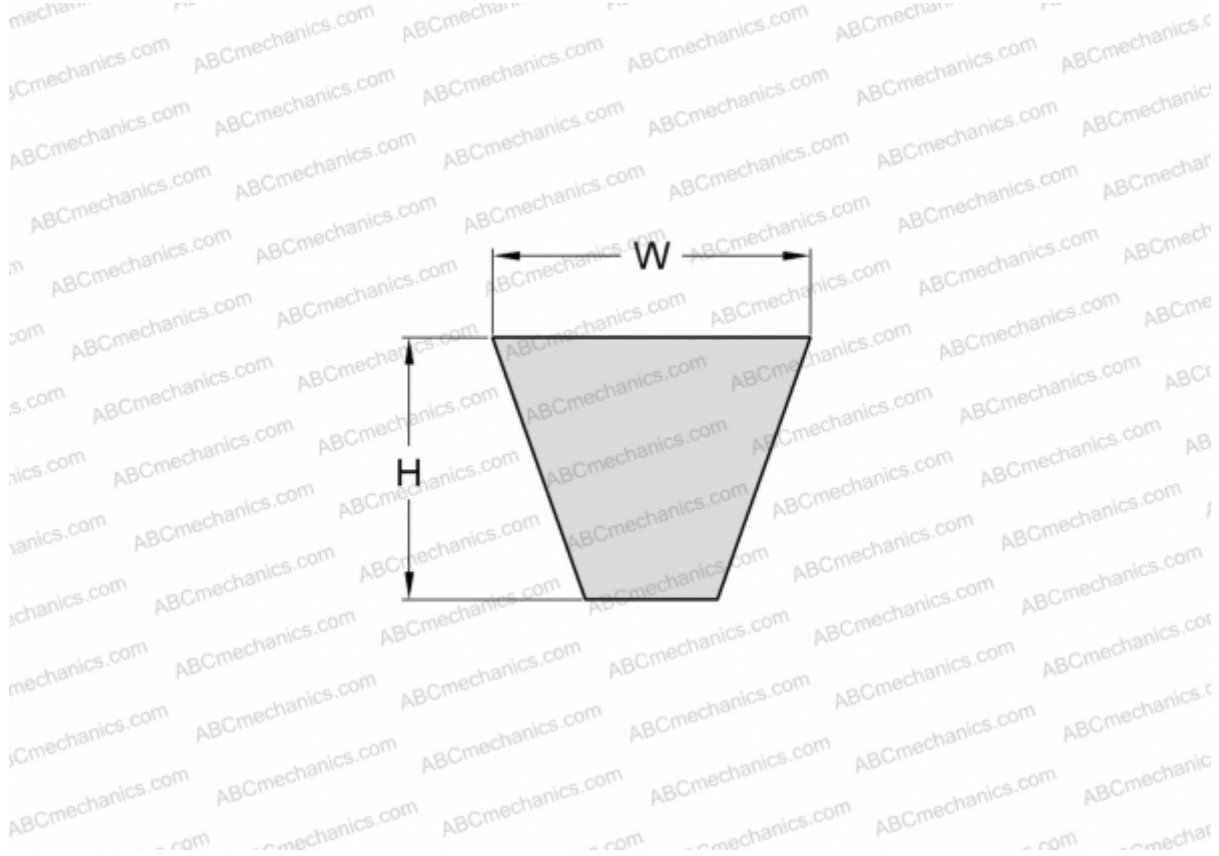

PHG SPZ560 SKF

Wrapped wedge belt

TYPE: V- belts, Narrow, Wrapped, Section SPZ (SKF)

Technical specification

DIMENSIONS, MM

Estimated length	560,000
Width, W	9,700
Height, H	8,000

MANUFACTURER

[SKF](#)