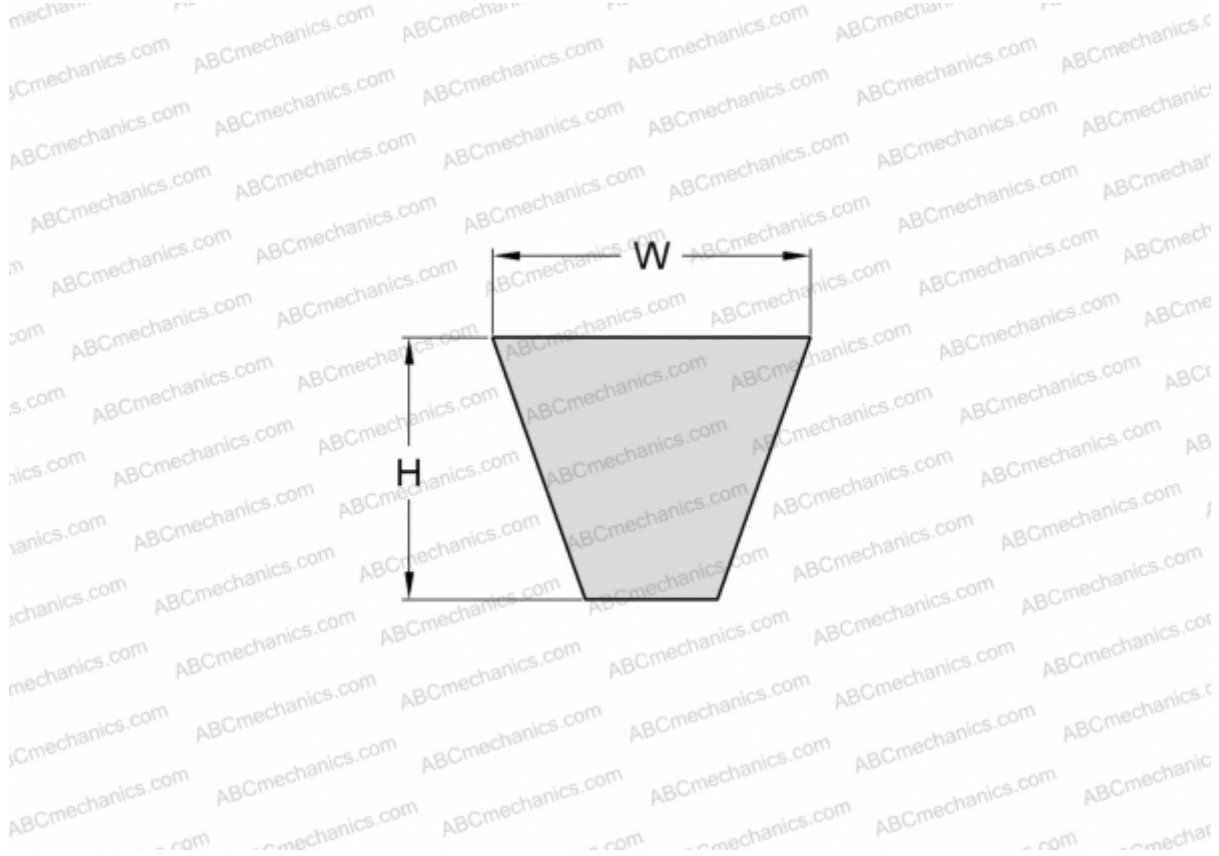

PHG SPZ612 SKF

Wrapped wedge belt

TYPE: V- belts, Narrow, Wrapped, Section SPZ (SKF)

Technical specification

DIMENSIONS, MM

Estimated length	612,000
Width, W	9,700
Height, H	8,000

MANUFACTURER

[SKF](#)