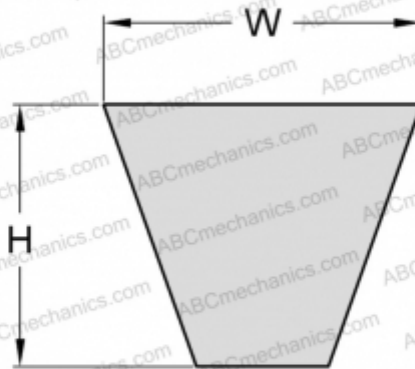

PHG SPZ762 SKF

Wrapped wedge belt

TYPE: V- belts, Narrow, Wrapped, Section SPZ (SKF)

Technical specification

DIMENSIONS, MM

Estimated length	762,000
Width, W	9,700
Height, H	8,000

MANUFACTURER

[SKF](#)