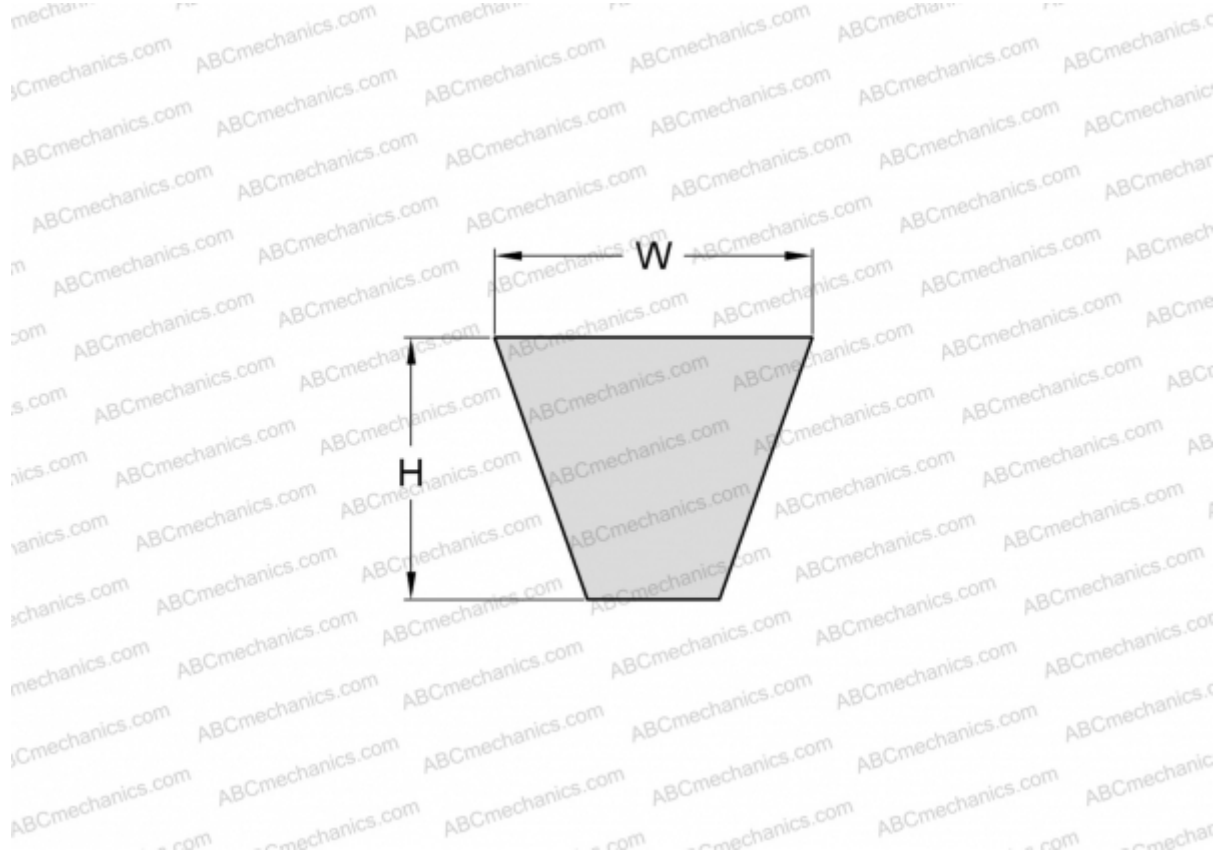

## PHG SPZ772 SKF

Wrapped wedge belt

TYPE: V- belts, Narrow, Wrapped, Section SPZ (SKF)

#### DIMENSIONS, MM

Estimated length	772,000
Width, W	9,700
Height, H	8,000