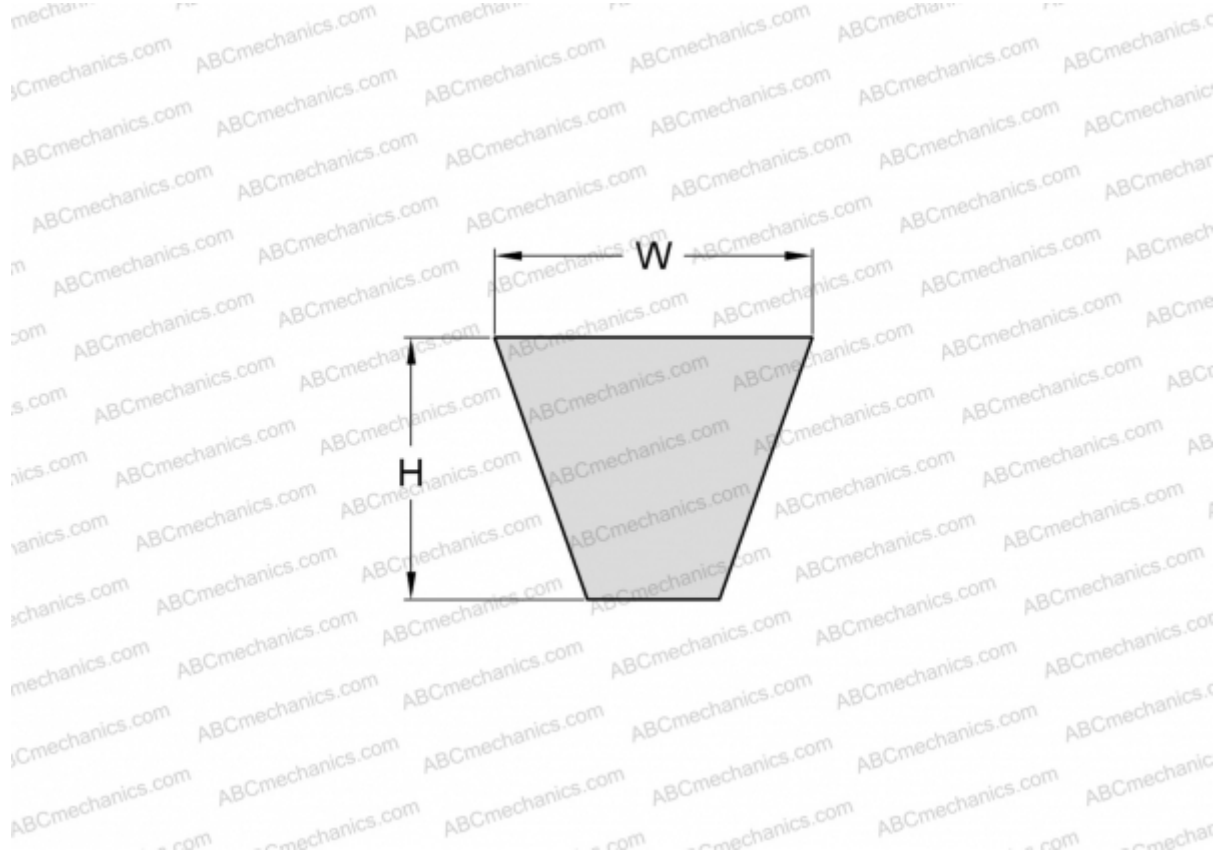

PHG SPZ787 SKF

Wrapped wedge belt

TYPE: V- belts, Narrow, Wrapped, Section SPZ (SKF)

Technical specification

DIMENSIONS, MM

Estimated length	787,000
Width, W	9,700
Height, H	8,000

MANUFACTURER

[SKF](#)