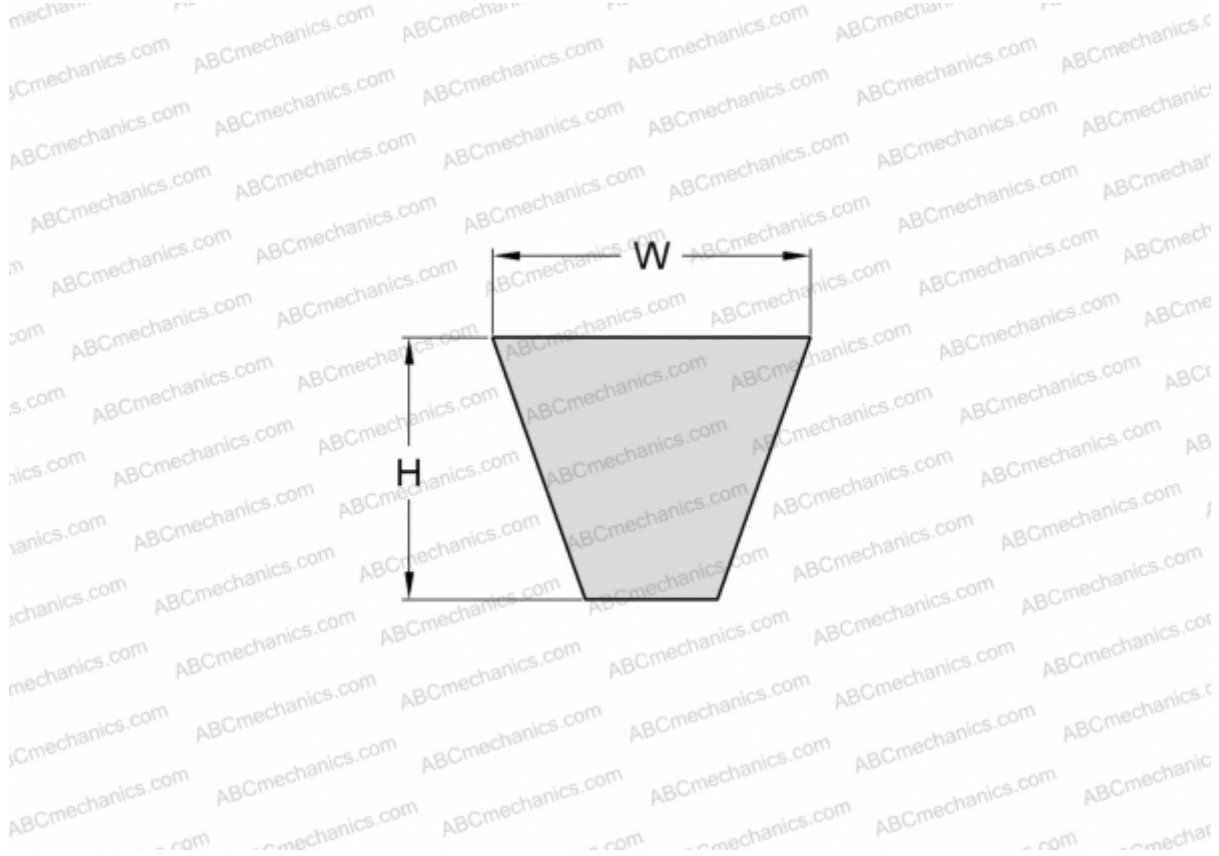

PHG SPZ825 SKF

Wrapped wedge belt

TYPE: V- belts, Narrow, Wrapped, Section SPZ (SKF)

Technical specification

DIMENSIONS, MM

Estimated length	825,000
Width, W	9,700
Height, H	8,000

MANUFACTURER

[SKF](#)