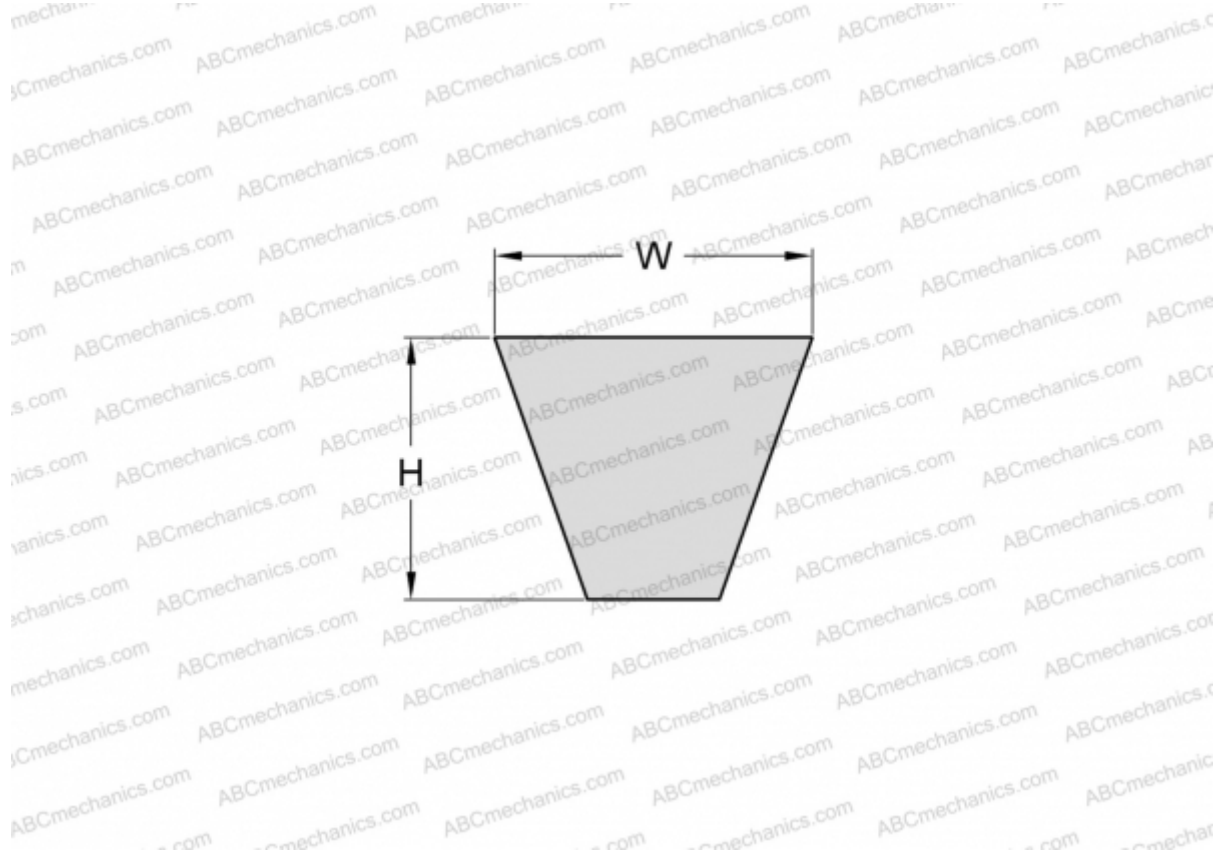

PHG SPZ850 SKF

Wrapped wedge belt

TYPE: V- belts, Narrow, Wrapped, Section SPZ (SKF)

Technical specification

DIMENSIONS, MM

Estimated length	850,000
Width, W	9,700
Height, H	8,000

MANUFACTURER

[SKF](#)