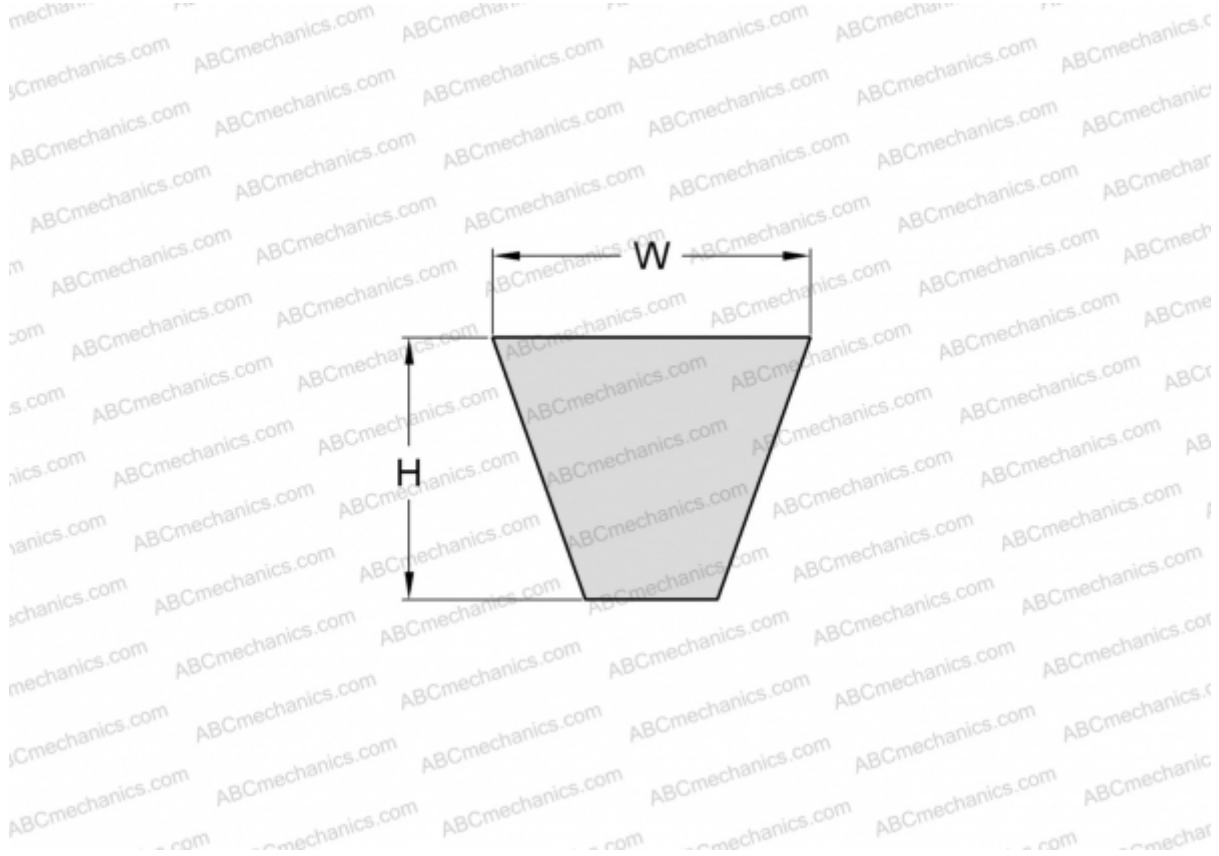

PHG SPZ1000 SKF

Wrapped wedge belt

TYPE: V- belts, Narrow, Wrapped, Section SPZ (SKF)

Technical specification

DIMENSIONS, MM

Estimated length	1000,000
Width, W	9,700
Height, H	8,000

MANUFACTURER

[SKF](#)