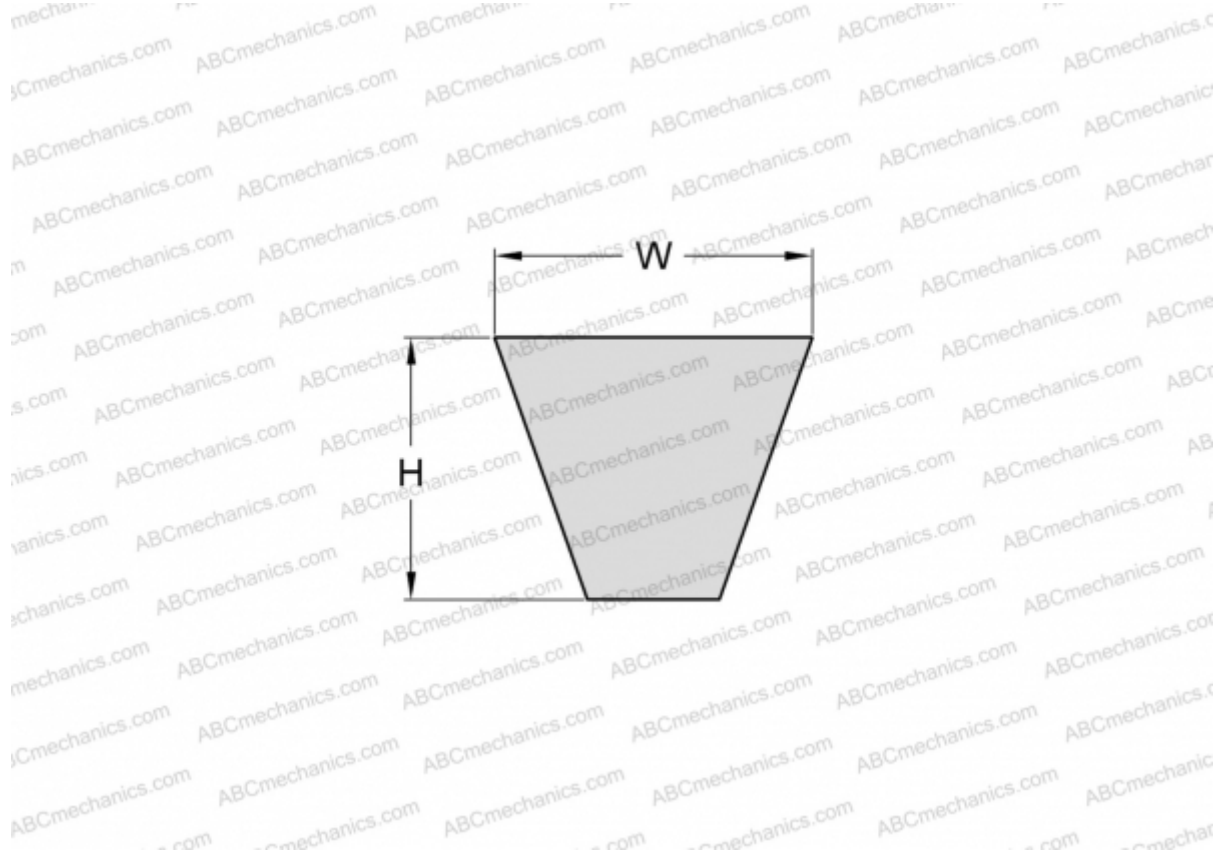

## PHG SPZ1010 SKF

Wrapped wedge belt

TYPE: V- belts, Narrow, Wrapped, Section SPZ (SKF)

#### DIMENSIONS, MM

Estimated length	1010,000
Width, W	9,700
Height, H	8,000