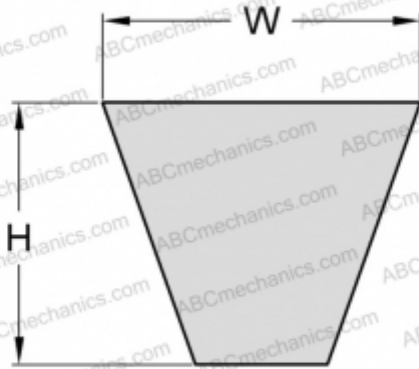

PHG SPZ1012 SKF

Wrapped wedge belt

TYPE: V- belts, Narrow, Wrapped, Section SPZ (SKF)

Technical specification

DIMENSIONS, MM

Estimated length	1012,000
Width, W	9,700
Height, H	8,000

MANUFACTURER

[SKF](#)