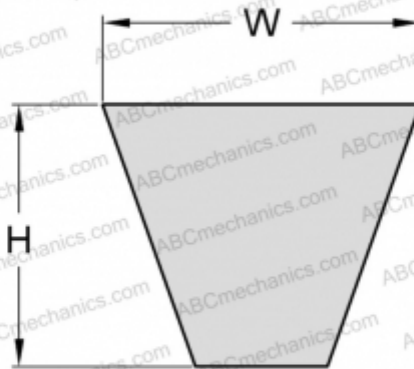

PHG SPZ1037 SKF

Wrapped wedge belt

TYPE: V- belts, Narrow, Wrapped, Section SPZ (SKF)

Technical specification

DIMENSIONS, MM

Estimated length	1037,000
Width, W	9,700
Height, H	8,000

MANUFACTURER

[SKF](#)