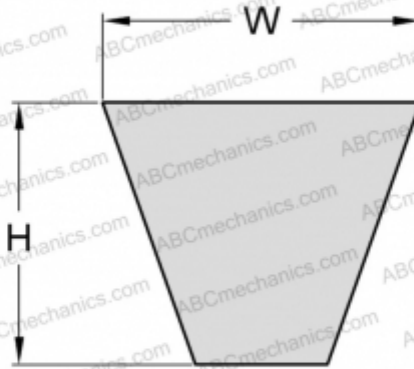

PHG SPZ1120 SKF

Wrapped wedge belt

TYPE: V- belts, Narrow, Wrapped, Section SPZ (SKF)

Technical specification

DIMENSIONS, MM

Estimated length	1120,000
Width, W	9,700
Height, H	8,000

MANUFACTURER

[SKF](#)