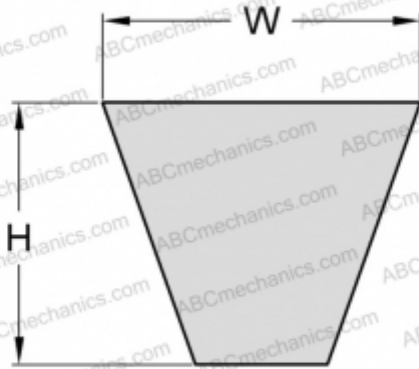

PHG SPZ1137 SKF

Wrapped wedge belt

TYPE: V- belts, Narrow, Wrapped, Section SPZ (SKF)

Technical specification

DIMENSIONS, MM

Estimated length	1137,000
Width, W	9,700
Height, H	8,000

MANUFACTURER

[SKF](#)