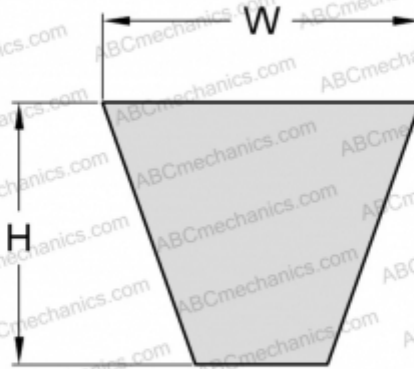

## PHG SPZ1362 SKF

Wrapped wedge belt

TYPE: V- belts, Narrow, Wrapped, Section SPZ (SKF)

#### DIMENSIONS, MM

Estimated length	1362,000
Width, W	9,700
Height, H	8,000