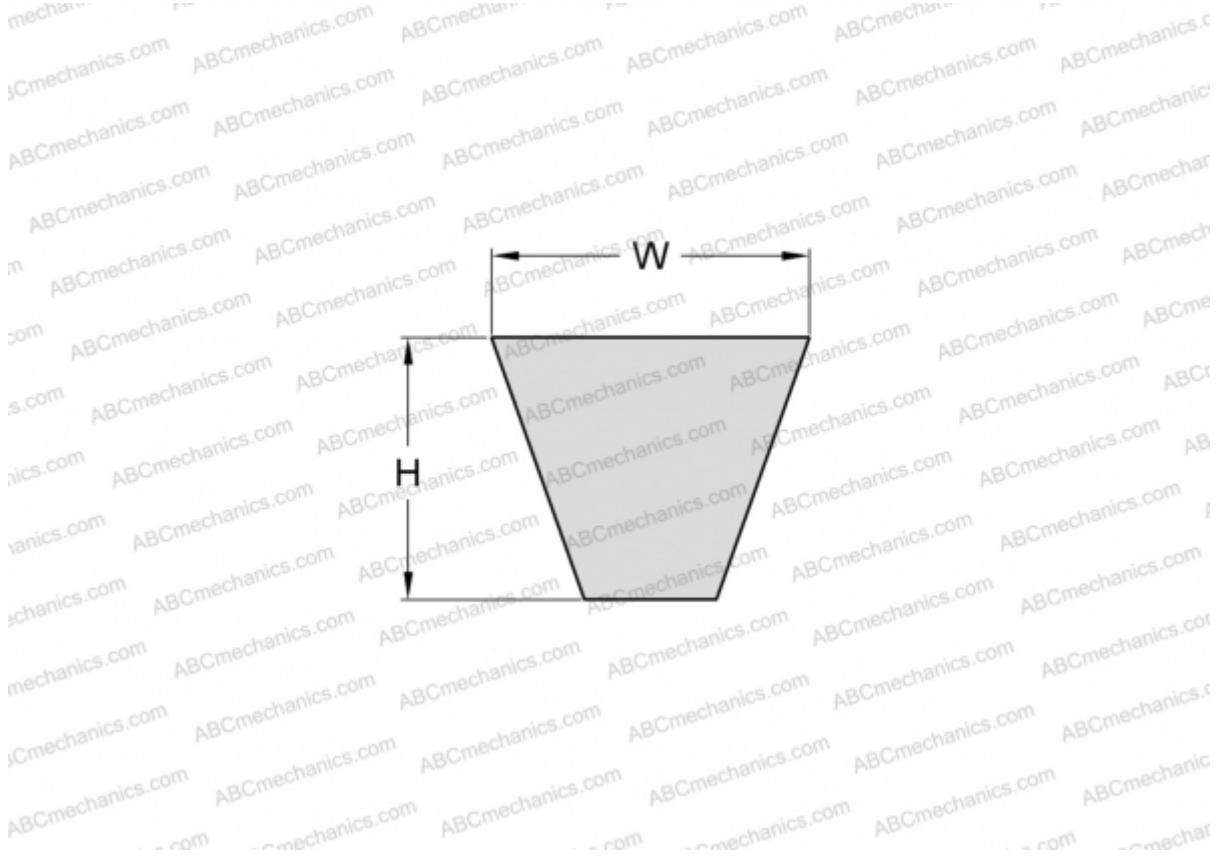

## PHG SPZ1462 SKF

Wrapped wedge belt

TYPE: V- belts, Narrow, Wrapped, Section SPZ (SKF)

#### DIMENSIONS, MM

Estimated length	1462,000
Width, W	9,700
Height, H	8,000