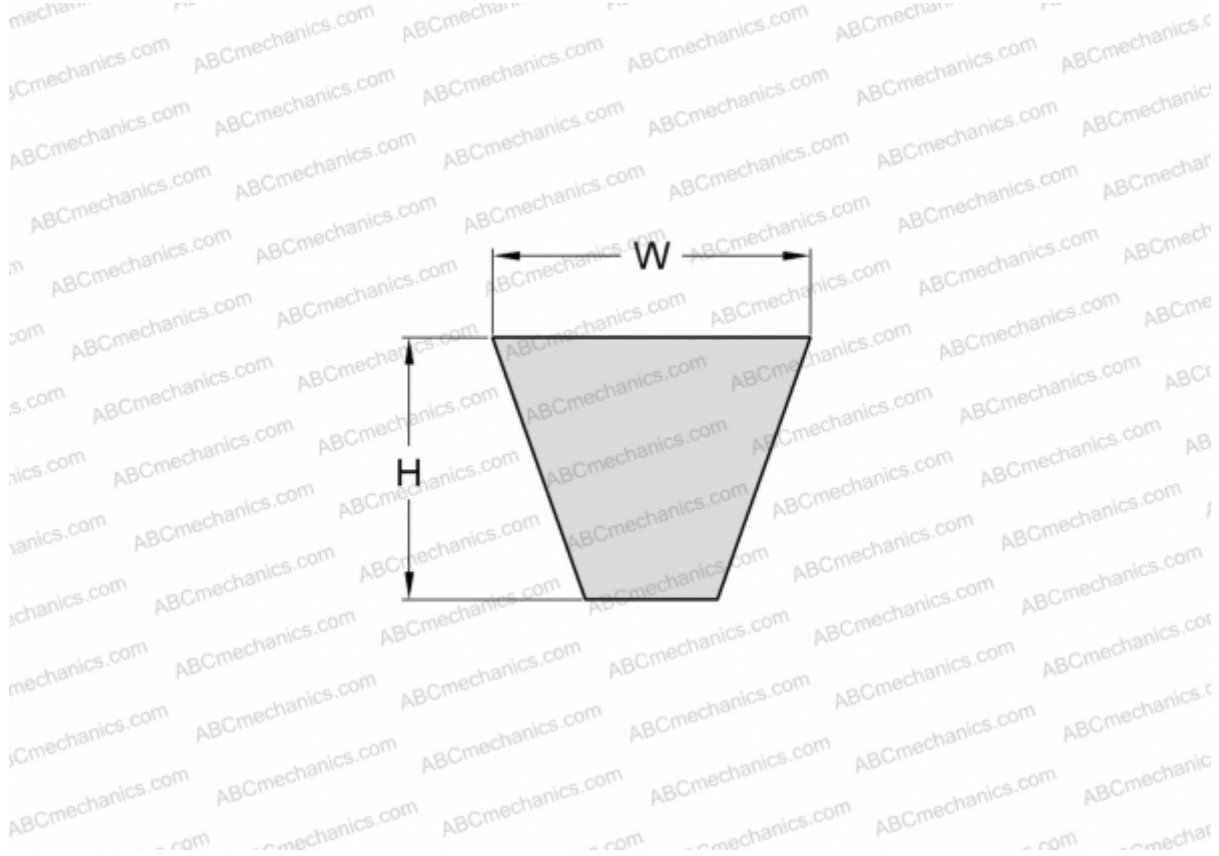

PHG SPZ1537 SKF

Wrapped wedge belt

TYPE: V- belts, Narrow, Wrapped, Section SPZ (SKF)

Technical specification

DIMENSIONS, MM

Estimated length	1537,000
Width, W	9,700
Height, H	8,000

MANUFACTURER

[SKF](#)