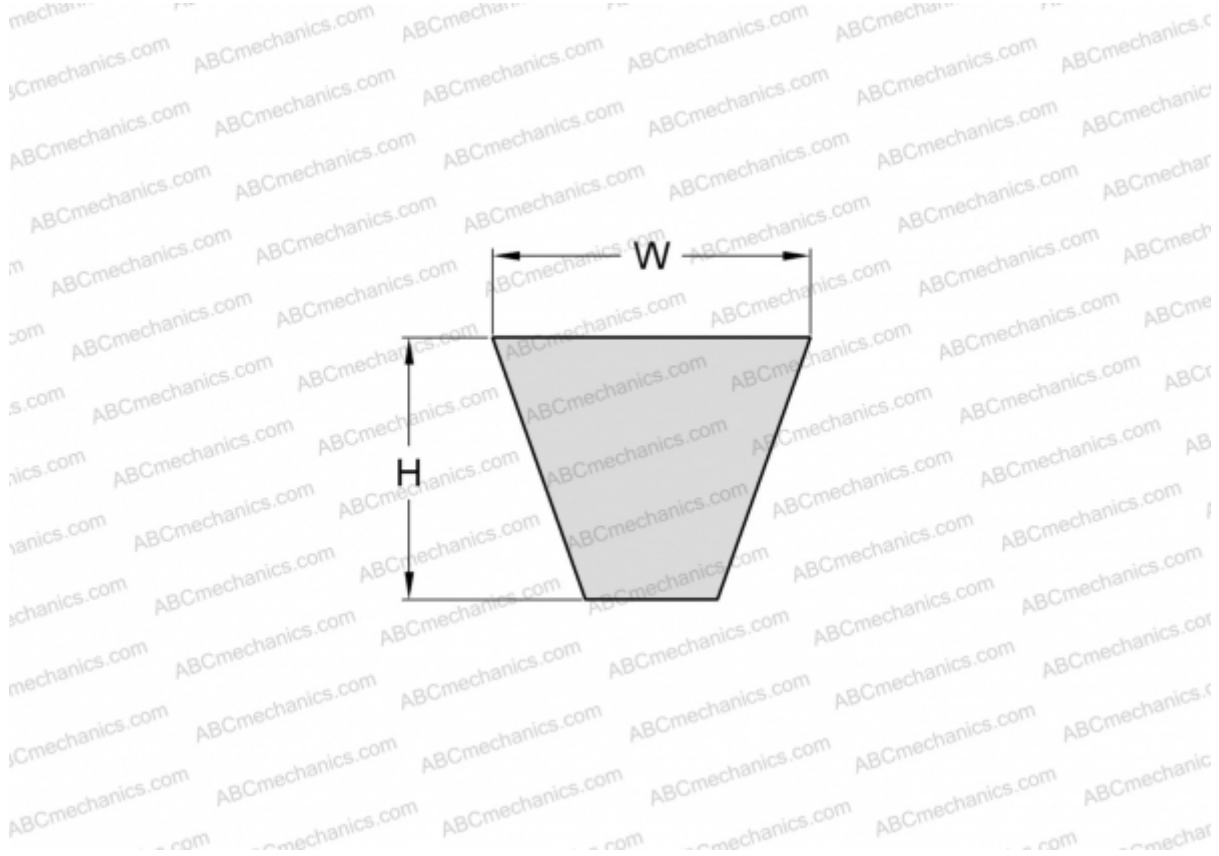

PHG SPZ1562 SKF

Wrapped wedge belt

TYPE: V- belts, Narrow, Wrapped, Section SPZ (SKF)

Technical specification

DIMENSIONS, MM

Estimated length	1562,000
Width, W	9,700
Height, H	8,000

MANUFACTURER

[SKF](#)