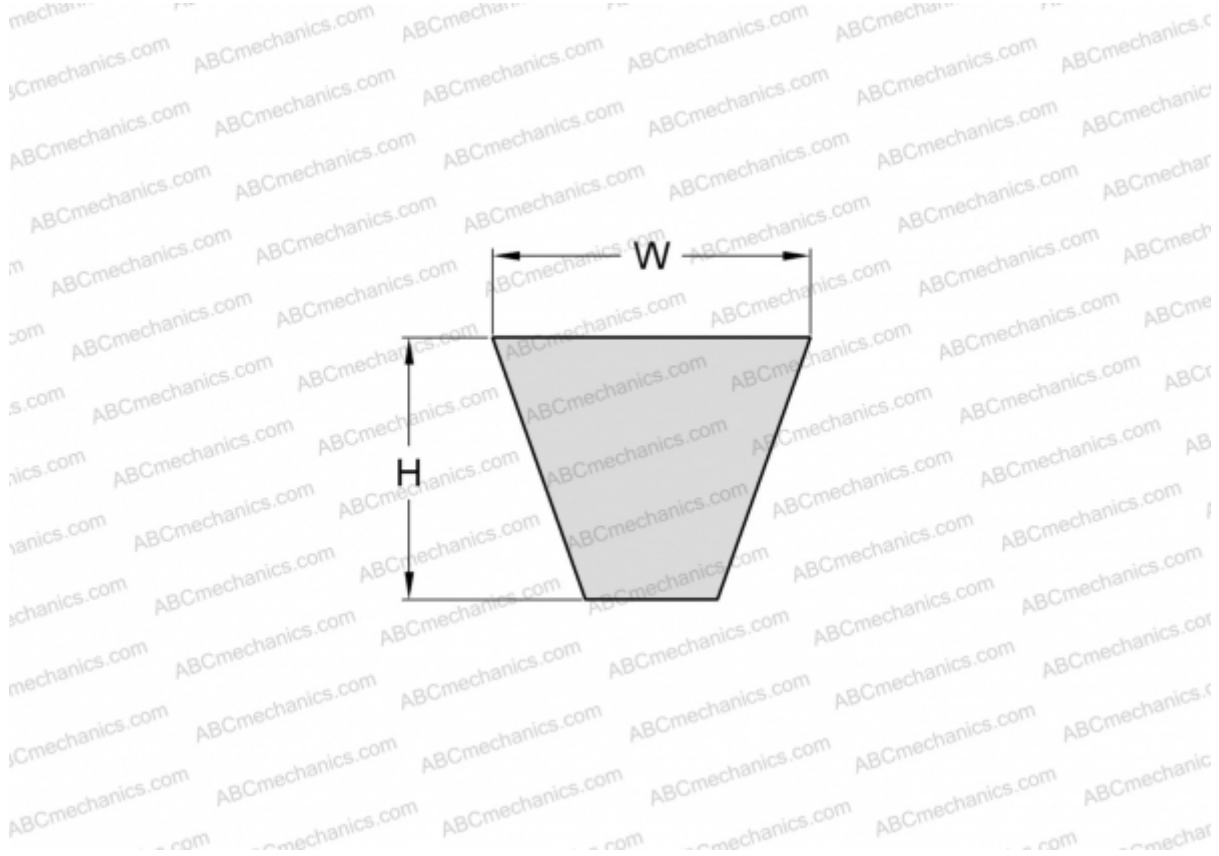

PHG SPZ1737 SKF

Wrapped wedge belt

TYPE: V- belts, Narrow, Wrapped, Section SPZ (SKF)

Technical specification

DIMENSIONS, MM

| | |
|------------------|----------|
| Estimated length | 1737,000 |
| Width, W | 9,700 |
| Height, H | 8,000 |