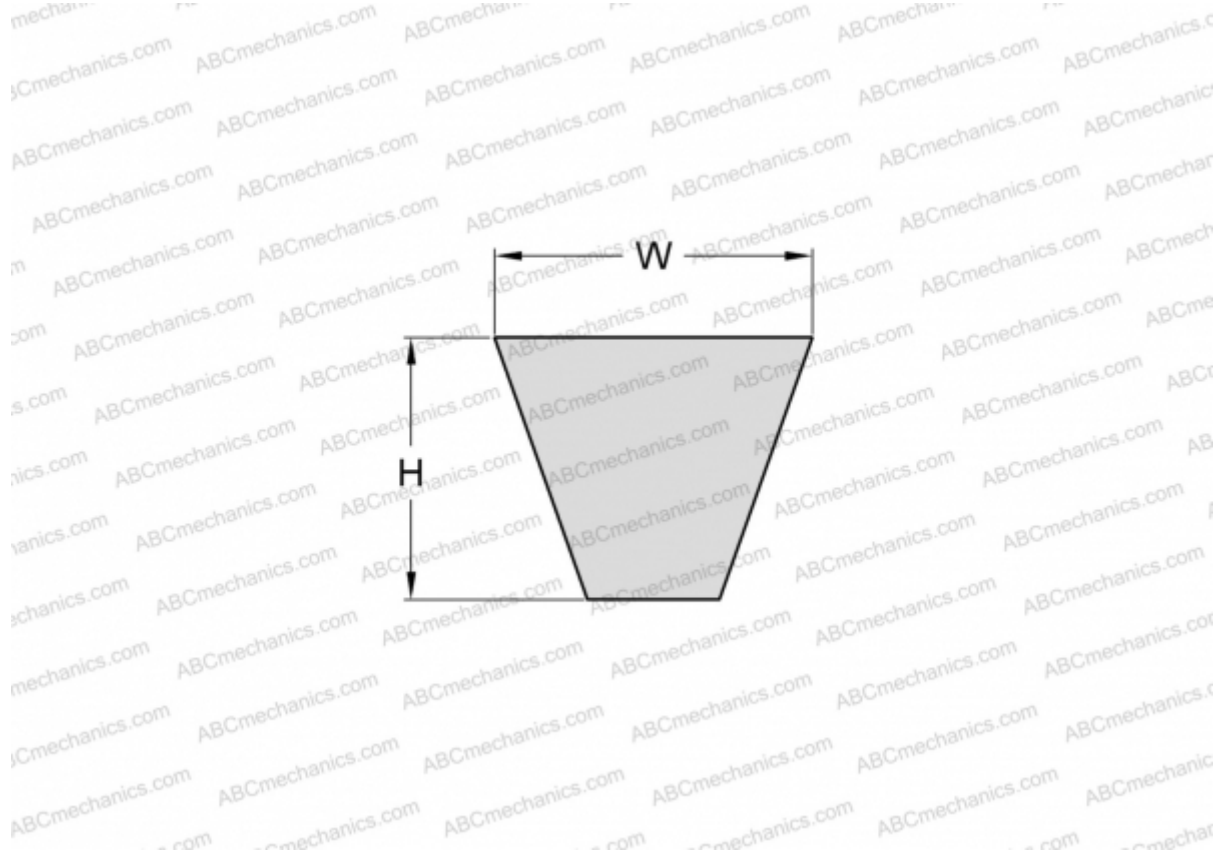

PHG SPZ1762 SKF

Wrapped wedge belt

TYPE: V- belts, Narrow, Wrapped, Section SPZ (SKF)

Technical specification

DIMENSIONS, MM

Estimated length	1762,000
Width, W	9,700
Height, H	8,000

MANUFACTURER

[SKF](#)