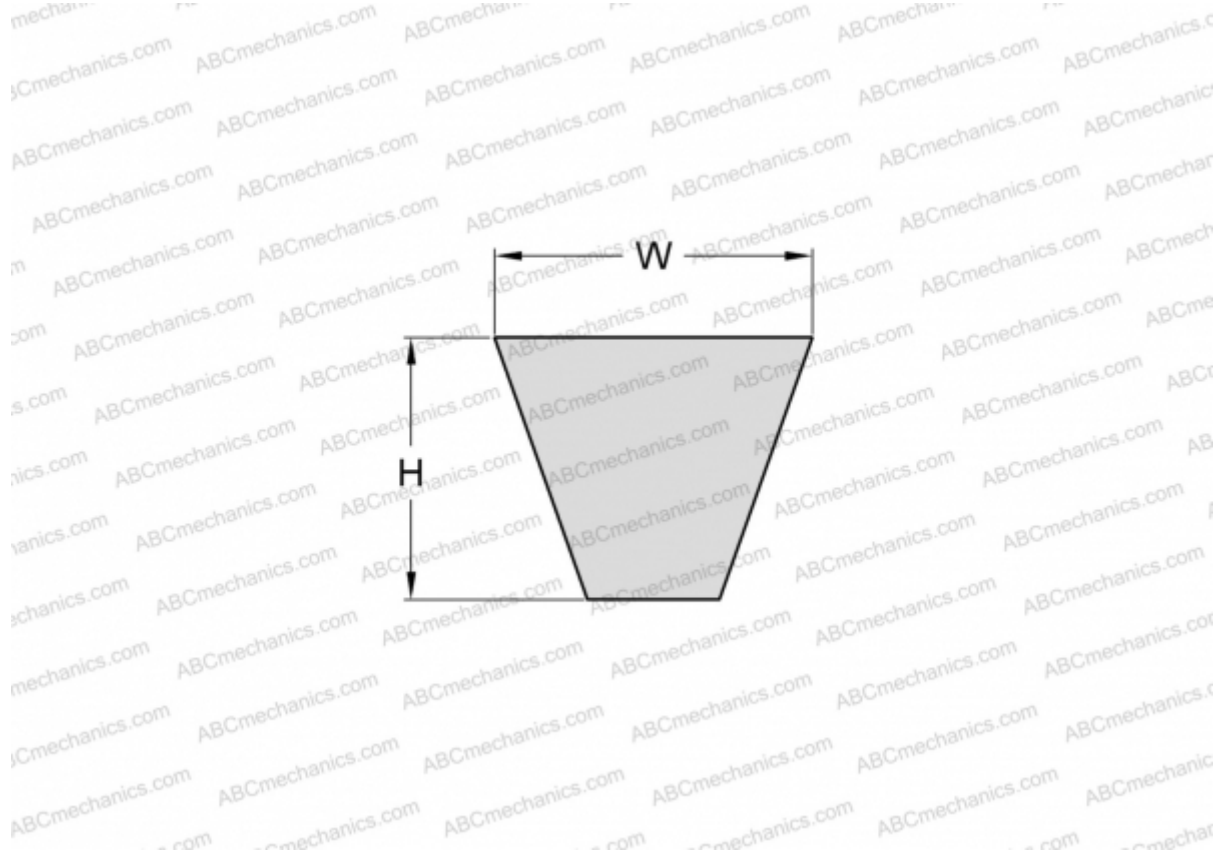

PHG SPZ1787 SKF

Wrapped wedge belt

TYPE: V- belts, Narrow, Wrapped, Section SPZ (SKF)

Technical specification

DIMENSIONS, MM

Estimated length	1787,000
Width, W	9,700
Height, H	8,000

MANUFACTURER

[SKF](#)