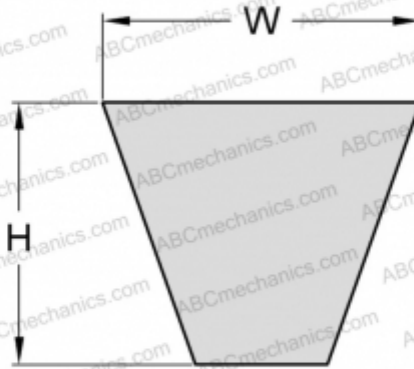

PHG SPZ1800 SKF

Wrapped wedge belt

TYPE: V- belts, Narrow, Wrapped, Section SPZ (SKF)

Technical specification

DIMENSIONS, MM

Estimated length	1800,000
Width, W	9,700
Height, H	8,000

MANUFACTURER

[SKF](#)