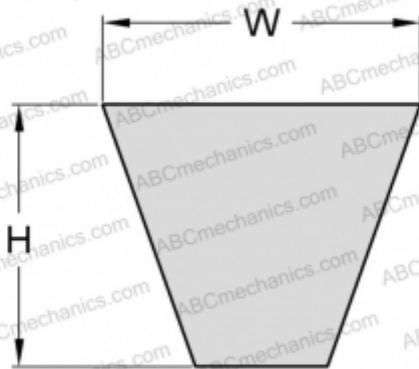

PHG SPZ1812 SKF

Wrapped wedge belt

TYPE: V- belts, Narrow, Wrapped, Section SPZ (SKF)

Technical specification

DIMENSIONS, MM

Estimated length	1812,000
Width, W	9,700
Height, H	8,000

MANUFACTURER

[SKF](#)