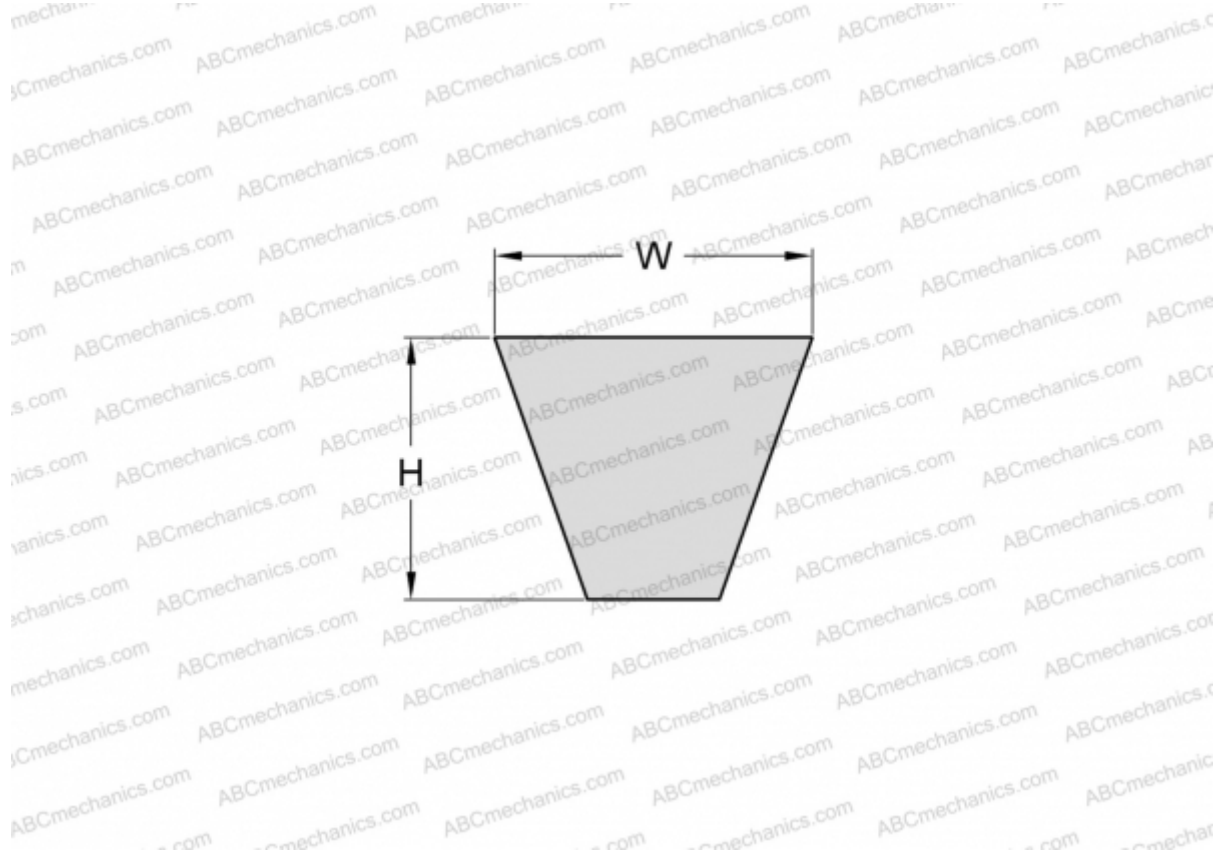

PHG SPZ1850 SKF

Wrapped wedge belt

TYPE: V- belts, Narrow, Wrapped, Section SPZ (SKF)

Technical specification

DIMENSIONS, MM

Estimated length	1850,000
Width, W	9,700
Height, H	8,000

MANUFACTURER [SKF](#)