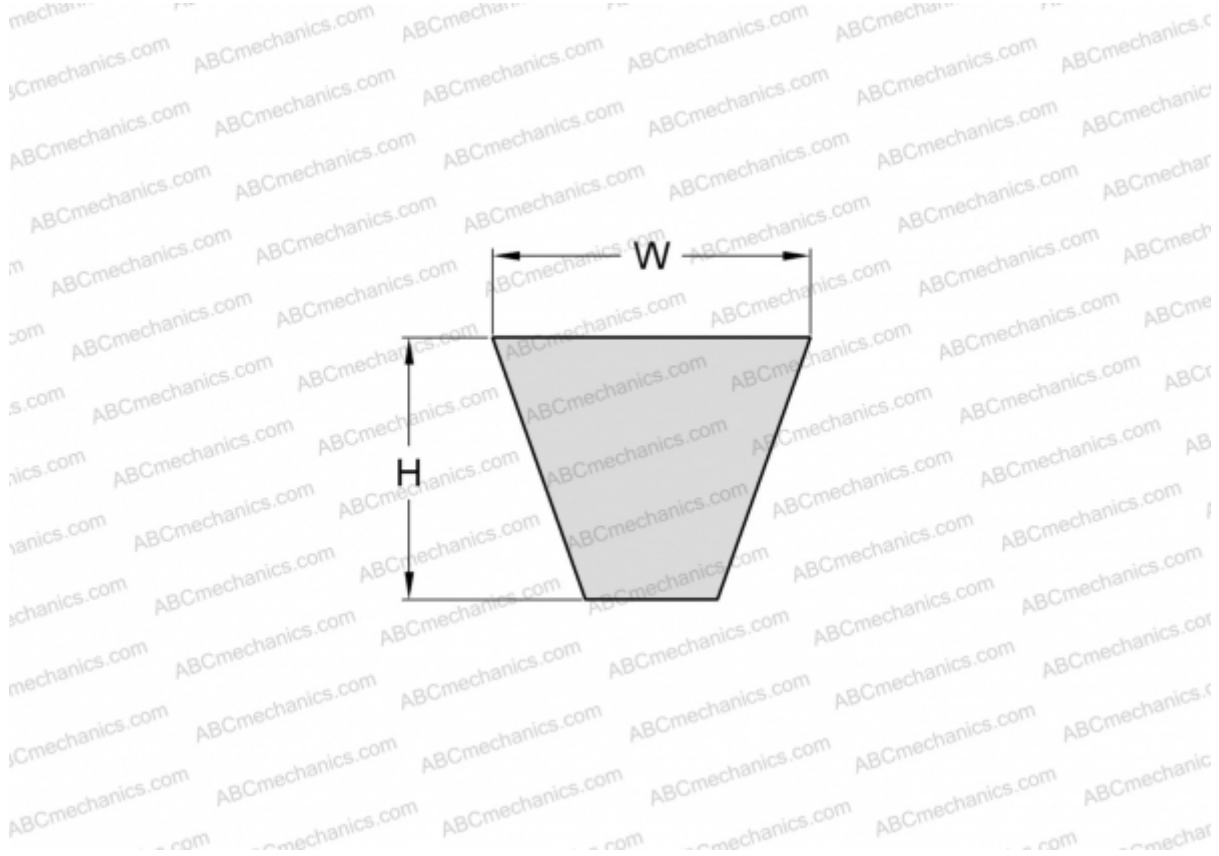

PHG SPZ1950 SKF

Wrapped wedge belt

TYPE: V- belts, Narrow, Wrapped, Section SPZ (SKF)

Technical specification

DIMENSIONS, MM

Estimated length	1950,000
Width, W	9,700
Height, H	8,000

MANUFACTURER

[SKF](#)