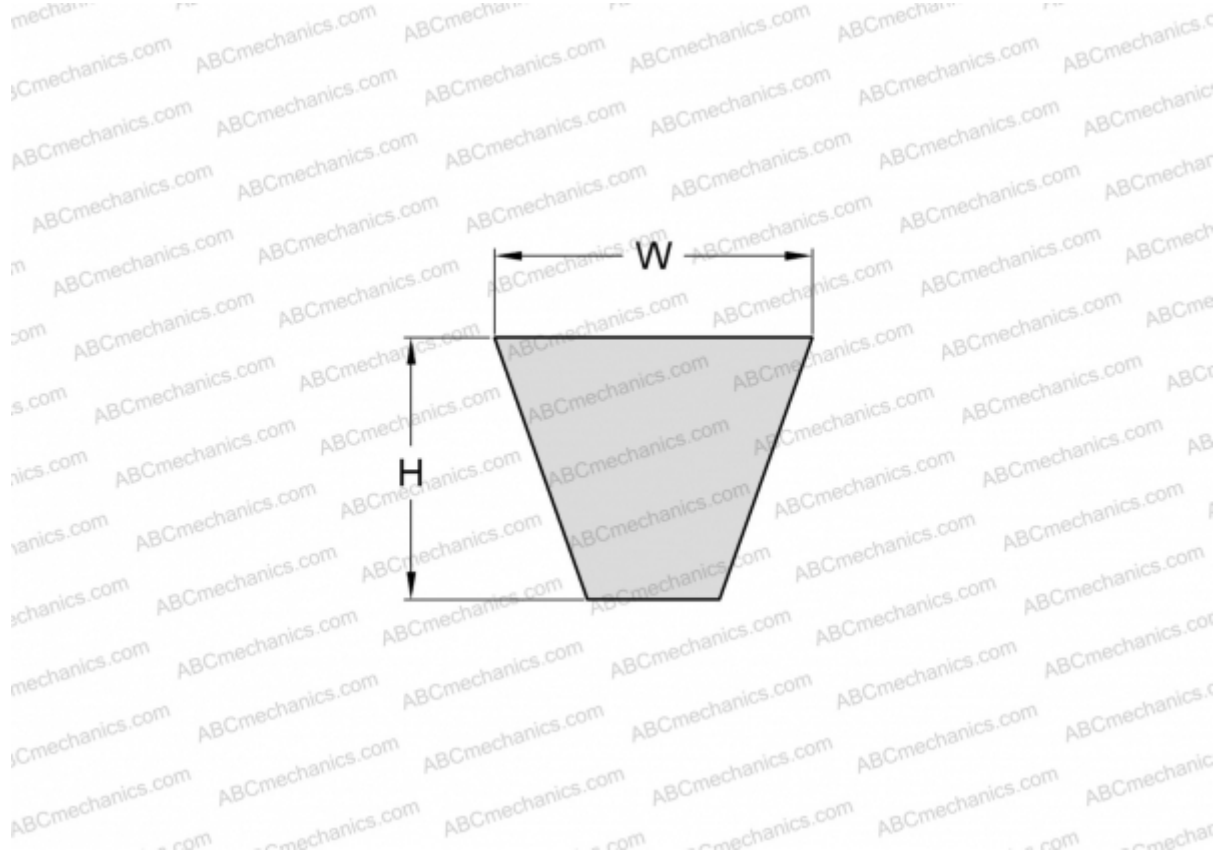

PHG SPZ1987 SKF

Wrapped wedge belt

TYPE: V- belts, Narrow, Wrapped, Section SPZ (SKF)

Technical specification

DIMENSIONS, MM

Estimated length	1987,000
Width, W	9,700
Height, H	8,000

MANUFACTURER

[SKF](#)