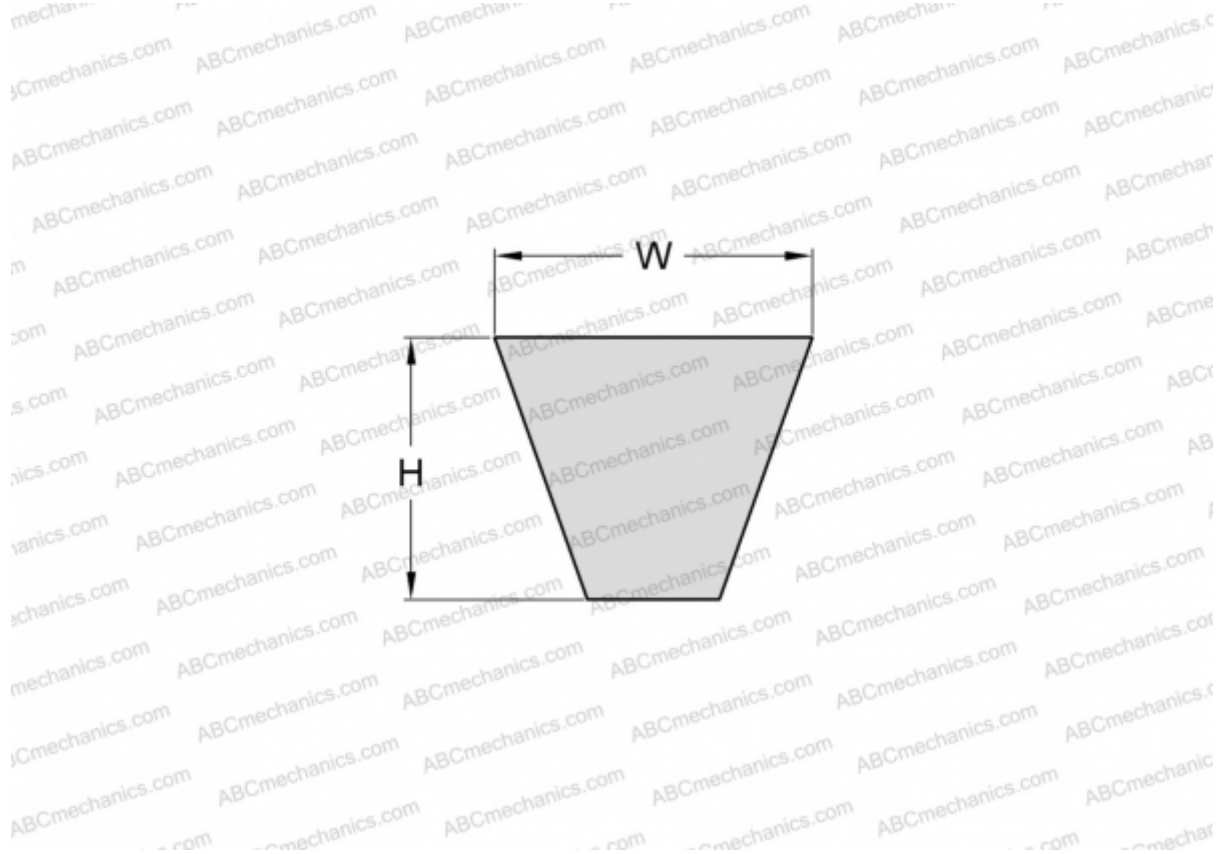

PHG SPZ2060 SKF

Wrapped wedge belt

TYPE: V- belts, Narrow, Wrapped, Section SPZ (SKF)

Technical specification

DIMENSIONS, MM

Estimated length	2060,000
Width, W	9,700
Height, H	8,000

MANUFACTURER

[SKF](#)