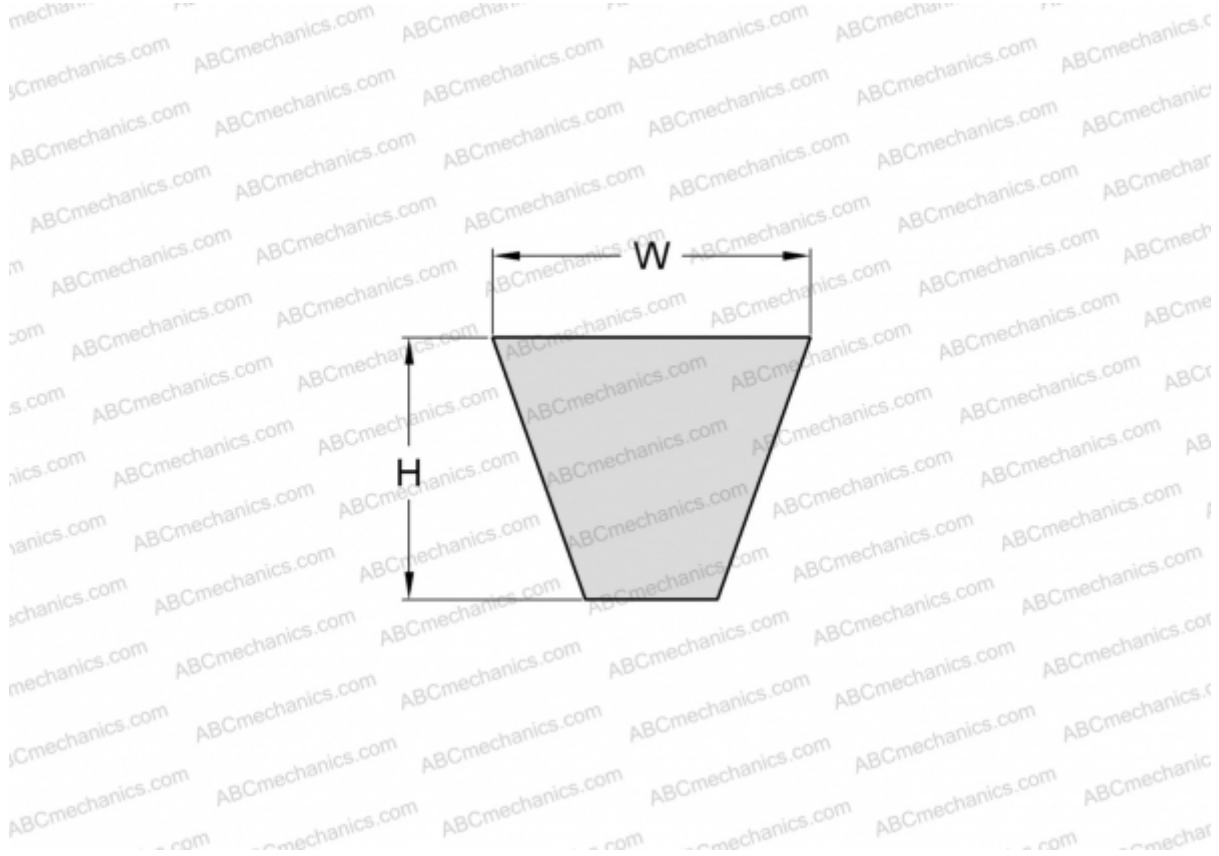

PHG SPZ2187 SKF

Wrapped wedge belt

TYPE: V- belts, Narrow, Wrapped, Section SPZ (SKF)

Technical specification

DIMENSIONS, MM

Estimated length	2187,000
Width, W	9,700
Height, H	8,000

MANUFACTURER

[SKF](#)