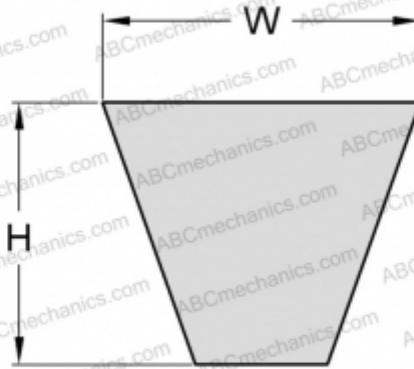

# PHG SPZ2410 SKF

Wrapped wedge belt

TYPE: V- belts, Narrow, Wrapped, Section SPZ (SKF)

### DIMENSIONS, MM

Estimated length	2410,000
Width, W	9,700
Height, H	8,000