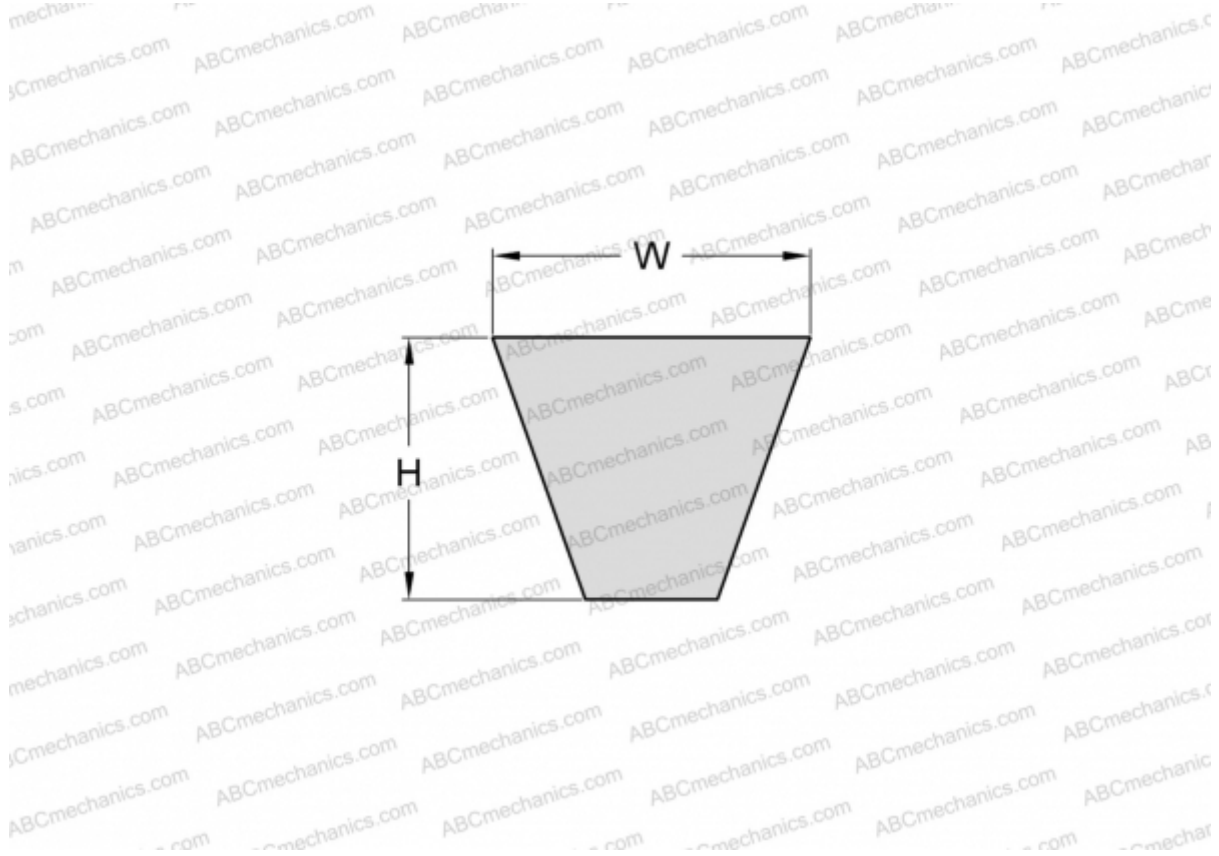

# PHG SPZ2540 SKF

Wrapped wedge belt

TYPE: V- belts, Narrow, Wrapped, Section SPZ (SKF)

### DIMENSIONS, MM

Estimated length	2540,000
Width, W	9,700
Height, H	8,000