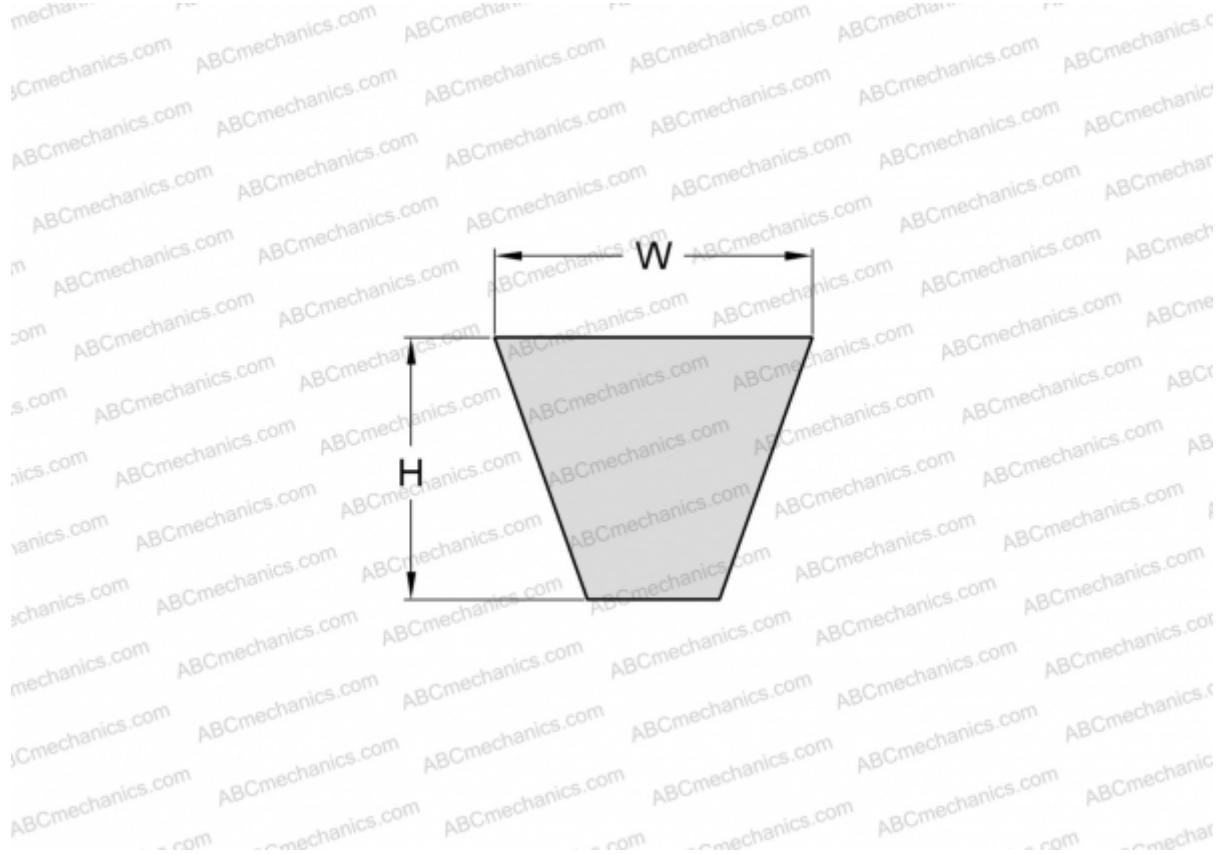

# PHG SPZ2690 SKF

Wrapped wedge belt

TYPE: V- belts, Narrow, Wrapped, Section SPZ (SKF)

### DIMENSIONS, MM

|                  |          |
|------------------|----------|
| Estimated length | 2690,000 |
| Width, W         | 9,700    |
| Height, H        | 8,000    |