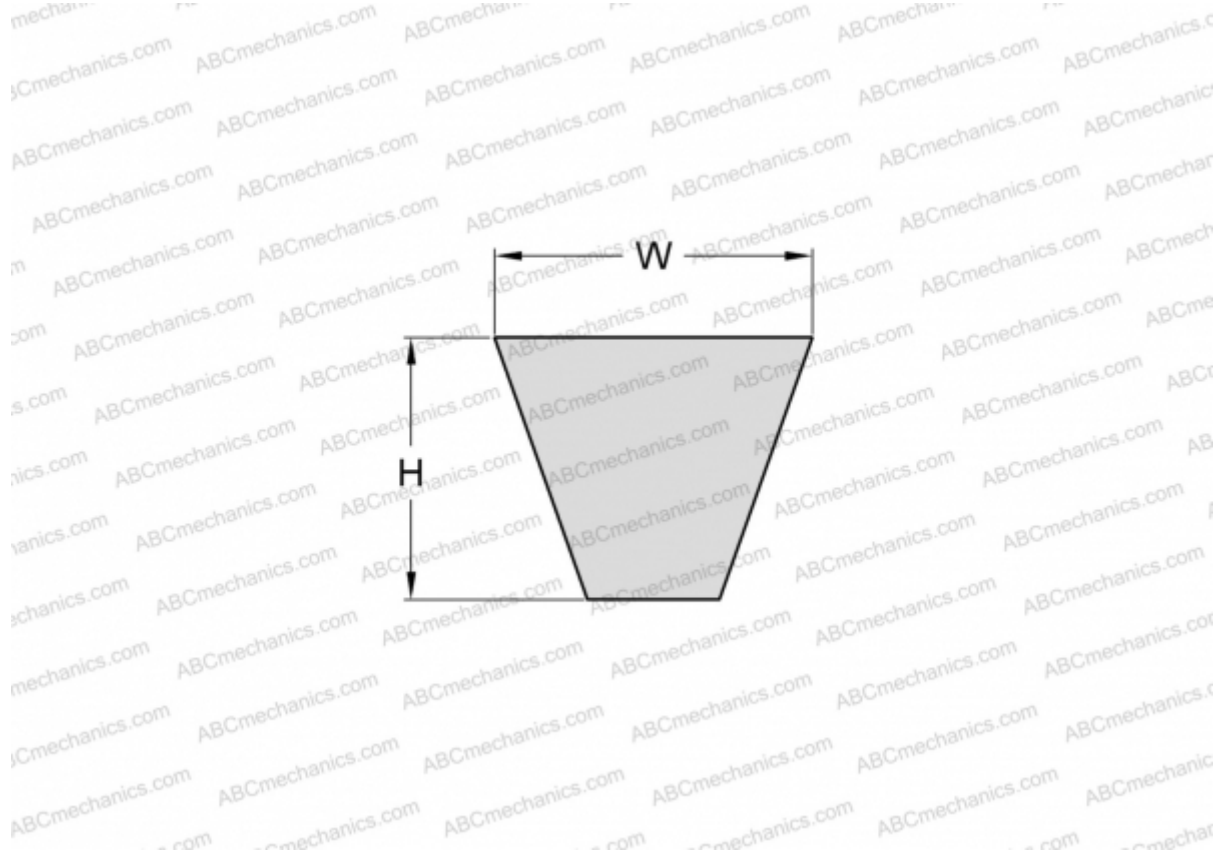

PHG SPZ2900 SKF

Wrapped wedge belt

TYPE: V- belts, Narrow, Wrapped, Section SPZ (SKF)

Technical specification

DIMENSIONS, MM

Estimated length	2900,000
Width, W	9,700
Height, H	8,000

MANUFACTURER

[SKF](#)